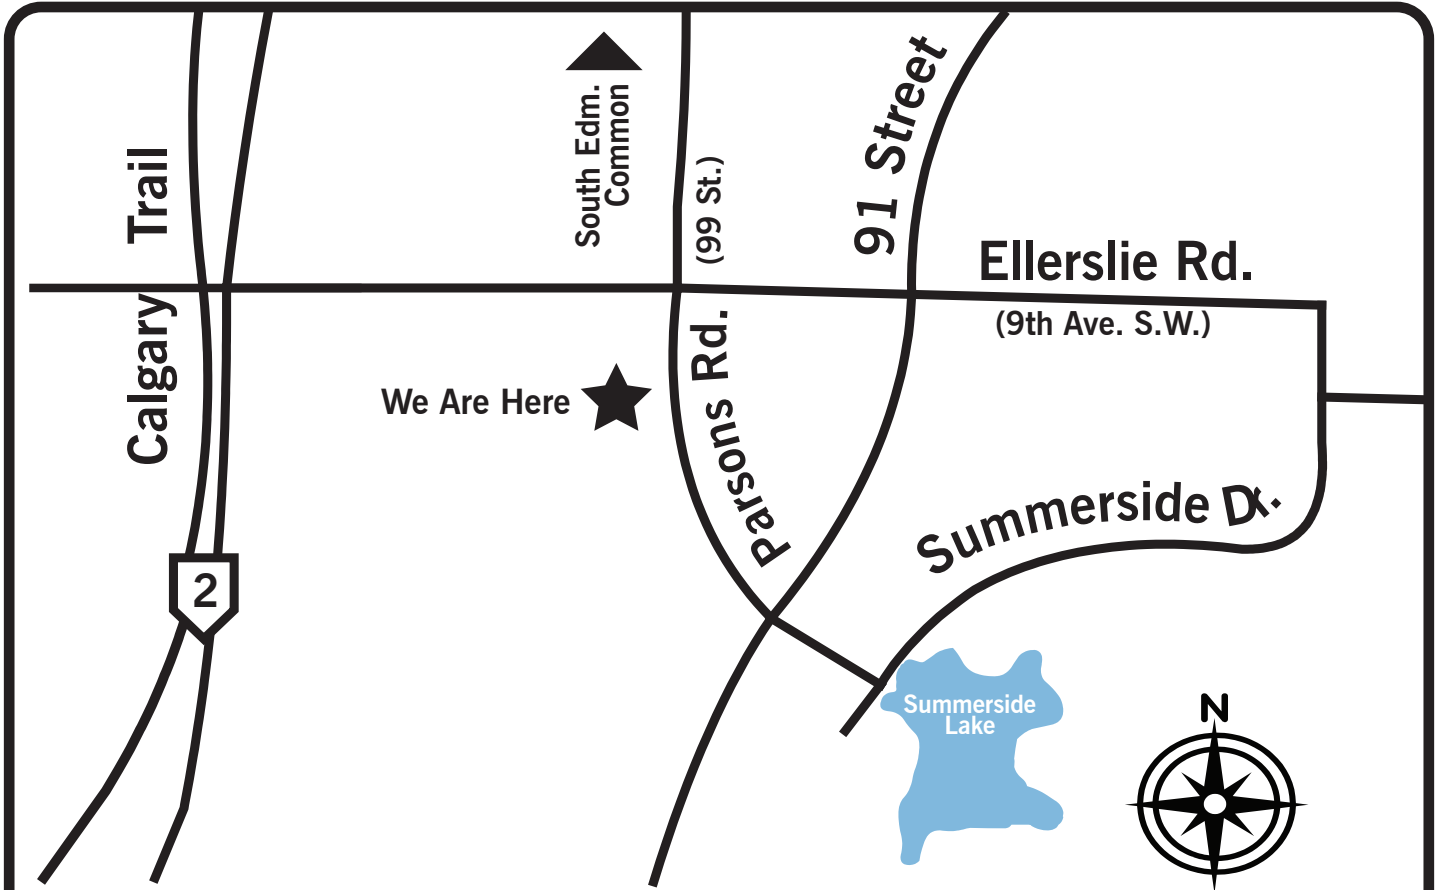

Our Corporate Head Office & Design Centre

Note: Sign Says "ManCap"

Legal Address:

1112 - 95 Street S.W.
Edmonton, Alberta
T6X 0A7

Hours of Operation:

8:00 to 12:00; 1:00 to 5:00
Closed Daily Between 12:00 to 1:00