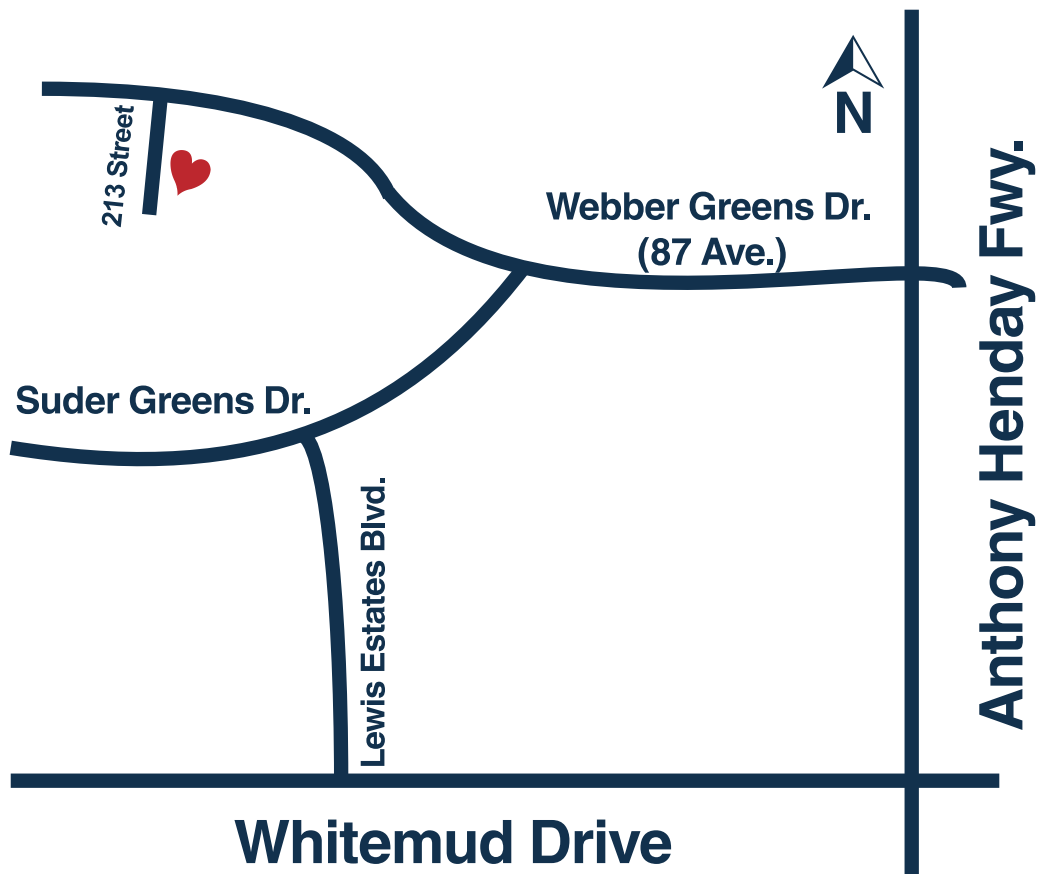

Driving Directions

Lewis Estates Duplex Show Home

Address: #1, 9231 - 213 Street NW
Approximate Location: Anthony Henday Fwy. & 87 Ave (Webber Greens Dr.)
Phone Number: 780.431.8853

LINCOLNBERG
MASTER BUILDER