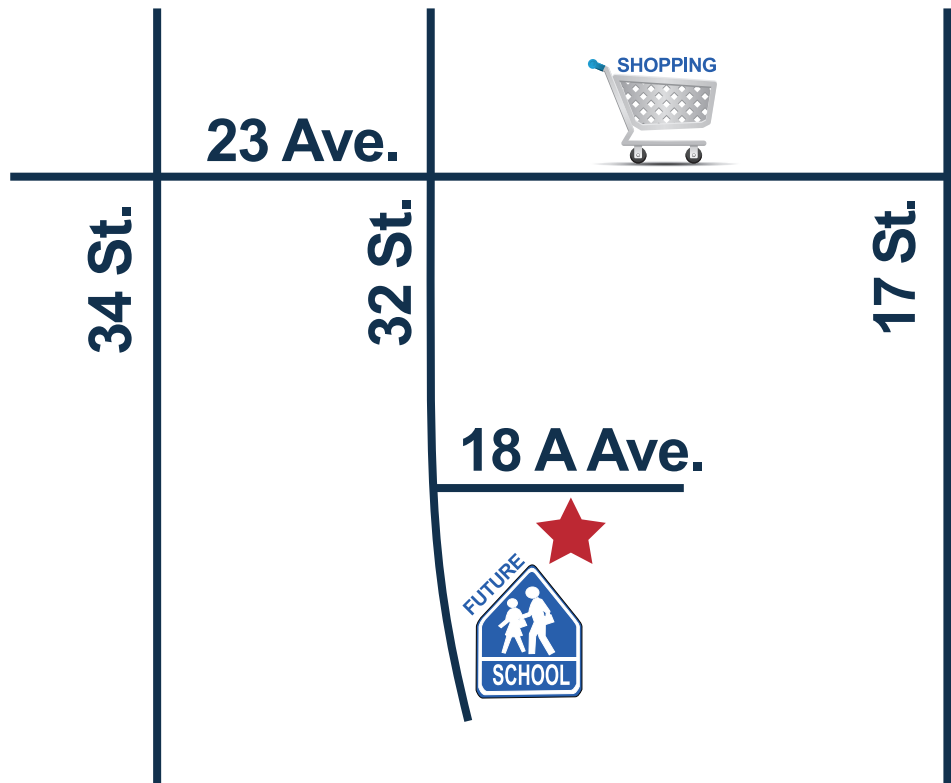

Driving Directions

Laurel Duplex Show Home

Address: 2921 - 18A Avenue NW
Approximate Location: 34 Street & 23 Avenue
Phone Number: 780.431.8836

LINCOLNBERG
MASTER BUILDER

www.lincolnberg.com