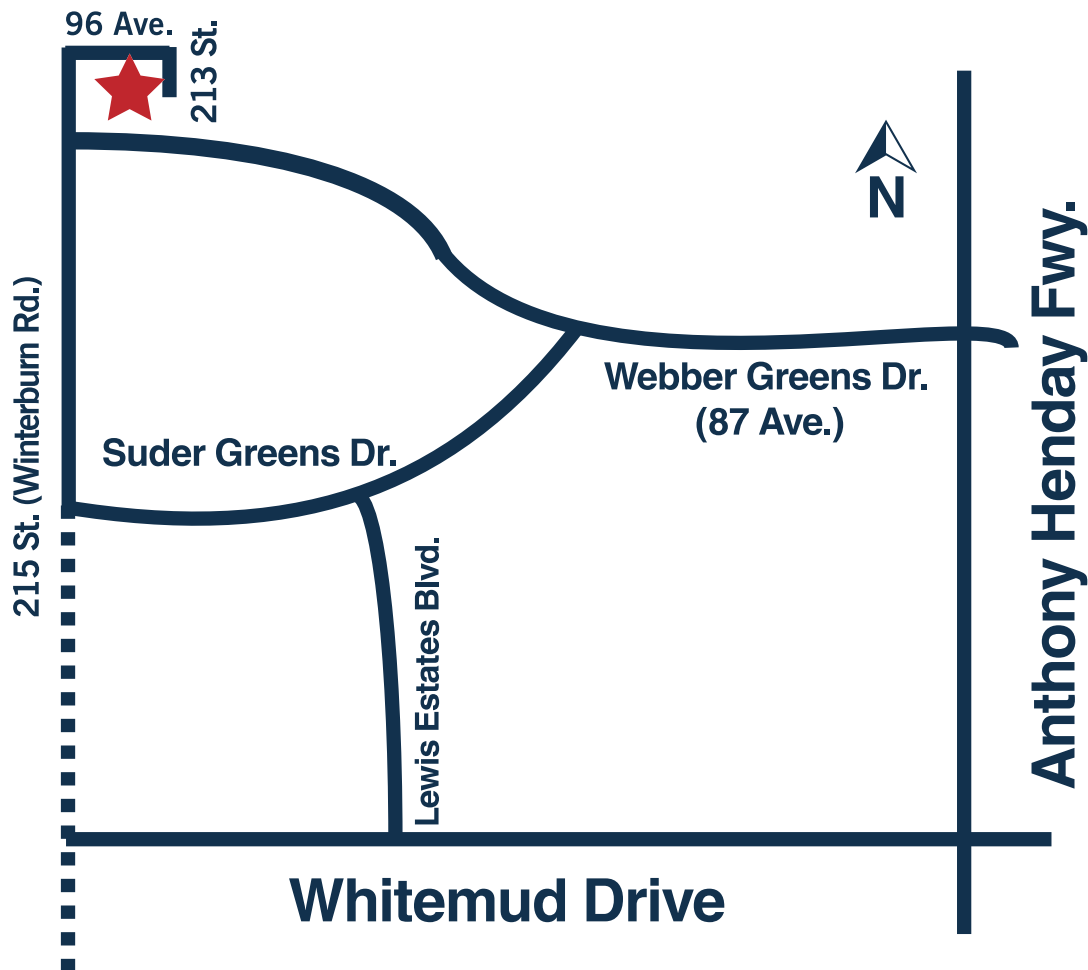

Driving Directions

Lewis Estates Detached Garage Show Home

Address: 9536 - 213 Street NW
Approximate Location: Anthony Henday Fwy. & 87 Ave (Webber Greens Dr.)
Phone Number: 780.430.8445

LINCOLNBERG
MASTER BUILDER