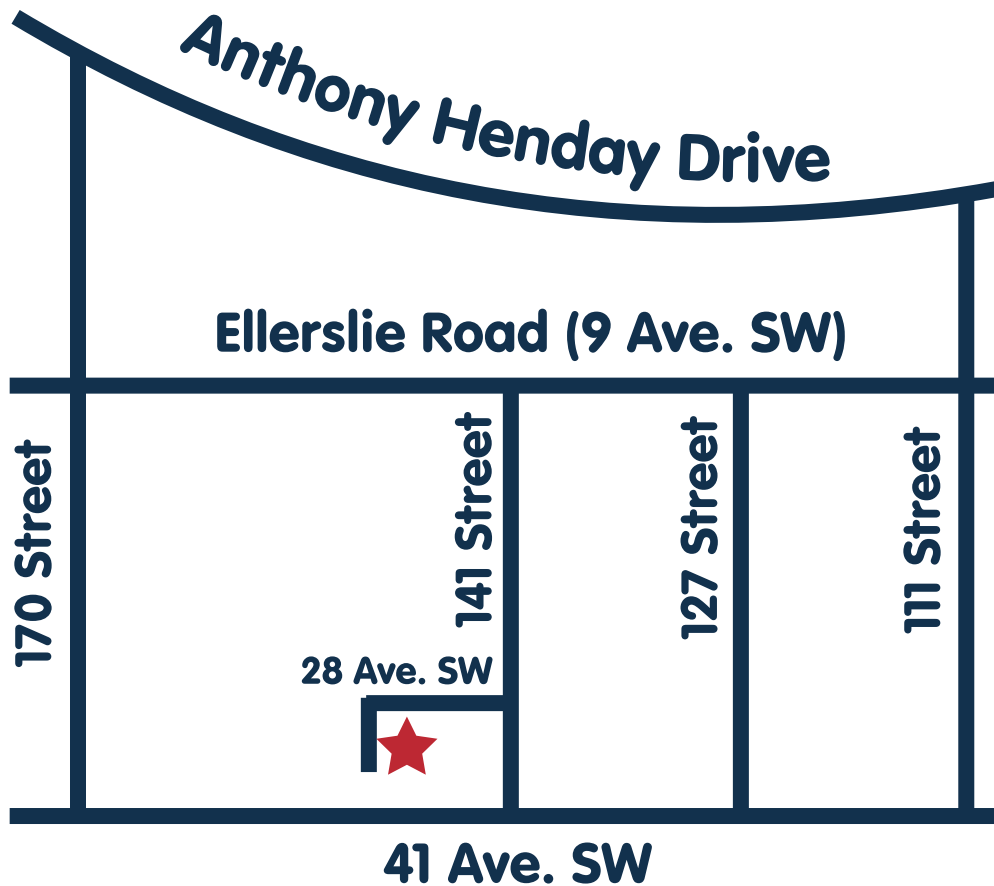

Driving Directions

Chappelle Attached Garage Show Home

Address: 1407 Carey Way SW
Approximate Location: 141 Street & Ellerslie Rd.
Phone Number: 780.431.8806

LINCOLNBERG
MASTER BUILDER

www.lincolnberg.com