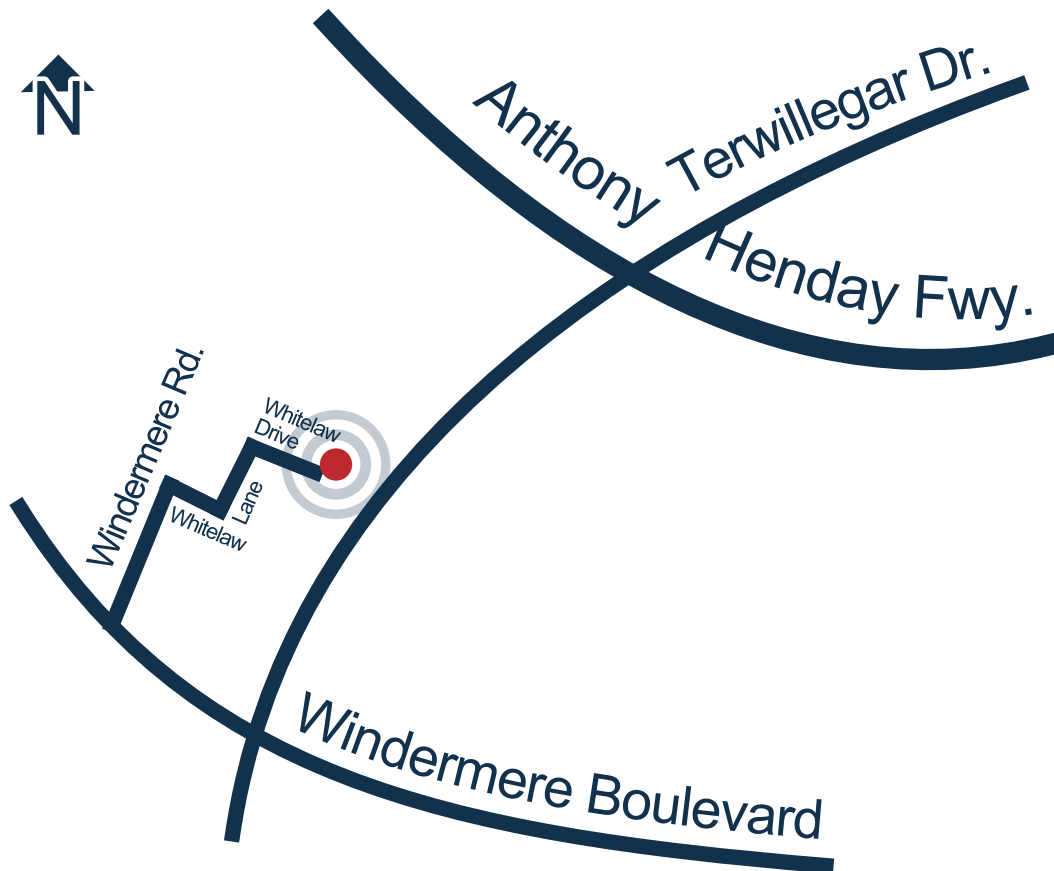

Driving Directions

Windermere North Duplex Show Home

Address: 3605 Whitelaw Bay NW
Approximate Location: Terwillegar Dr. & Windermere Blvd.
Phone Number: 780.432.5137

LINCOLNBERG
MASTER BUILDER

www.lincolnberg.com