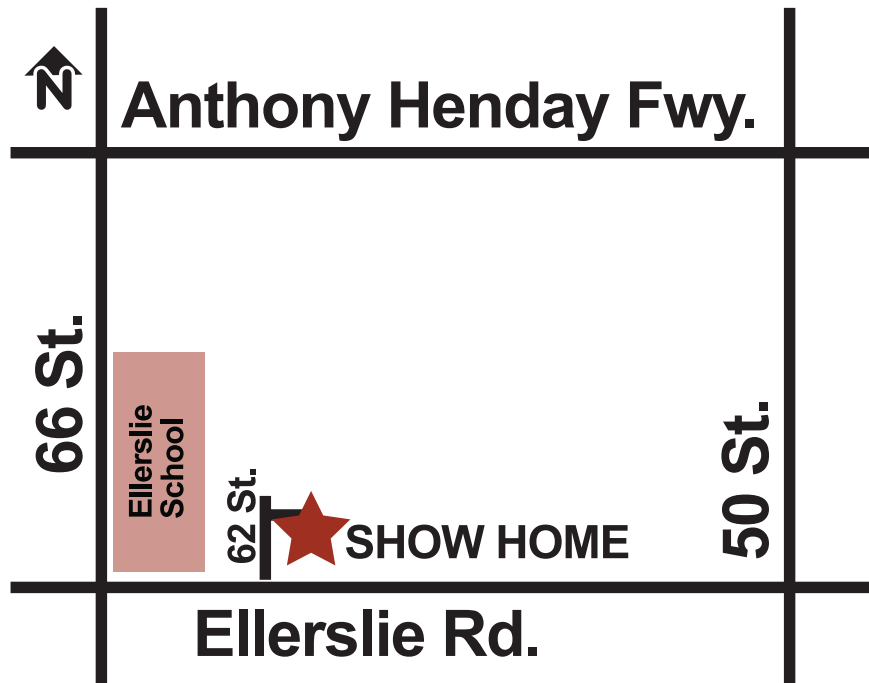

Road Map: The Ponds at Ellerslie Heights

Approximate Address: Ellerslie Rd. & 62 Street
Showhome Address: 6119 - 8th Avenue SW

From Ellerslie Rd. & 62 St.

Turn north onto 62 Street from Ellerslie Rd. We are the show home immediately on the right hand side