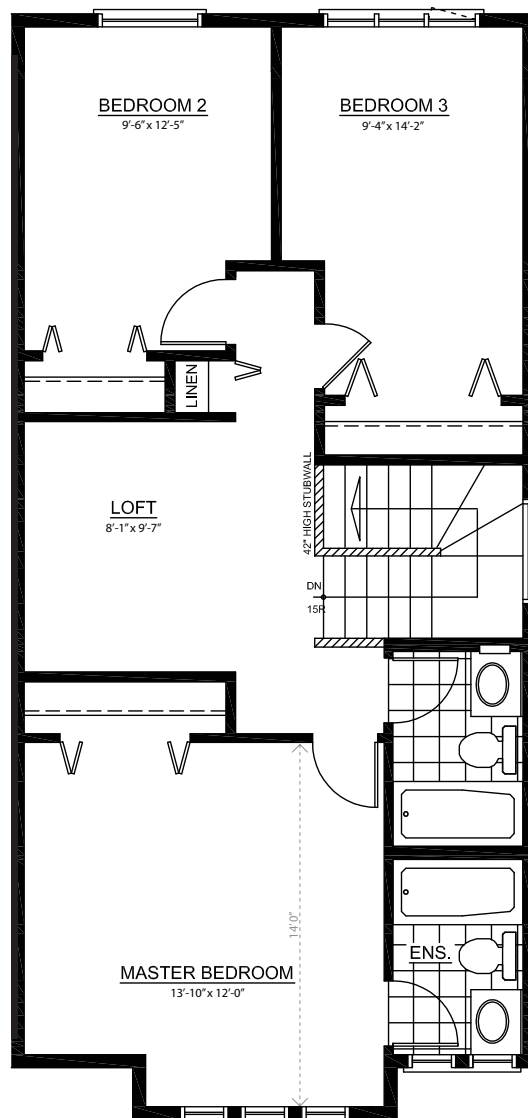

THE BANFF

ELEVATION A

Main Floor: 520 Sq. Ft.
 Upper Floor: 831 Sq. Ft.
 TOTAL: 1351 Sq. Ft.

Call Stephen 995-8842