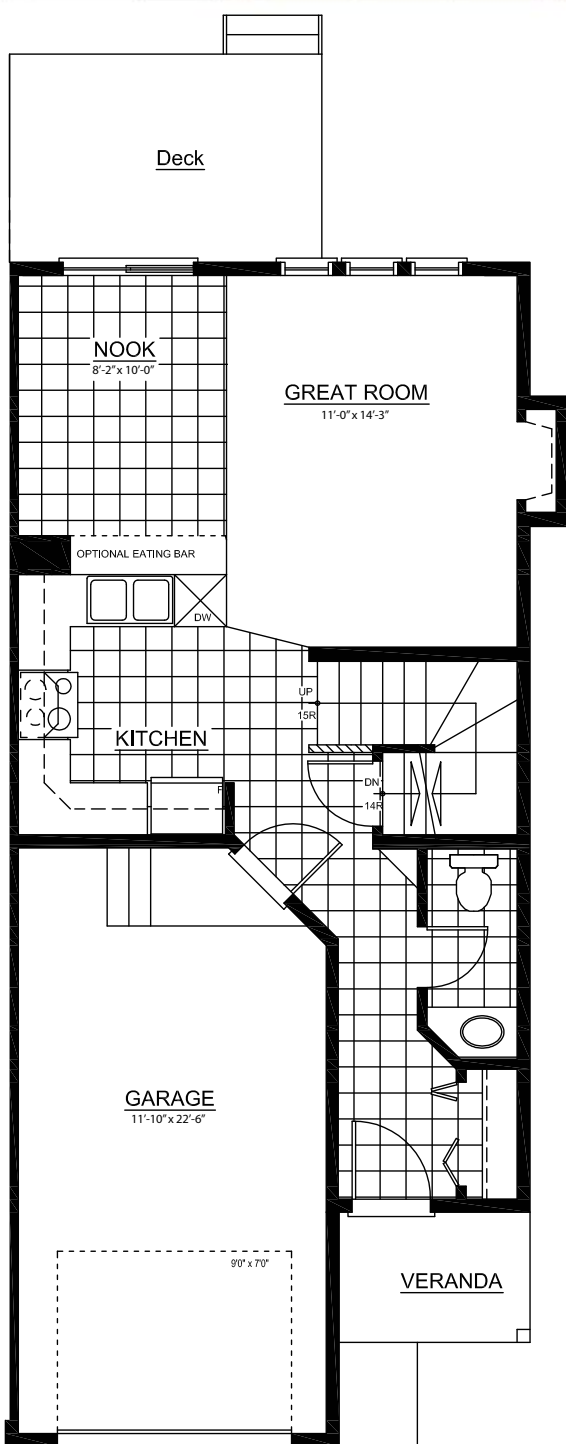

THE BANFF

ELEVATION A

Main Floor: 520 Sq. Ft.
 Upper Floor: 831 Sq. Ft.
 TOTAL: 1351 Sq. Ft.

Call Stephen 995-8842