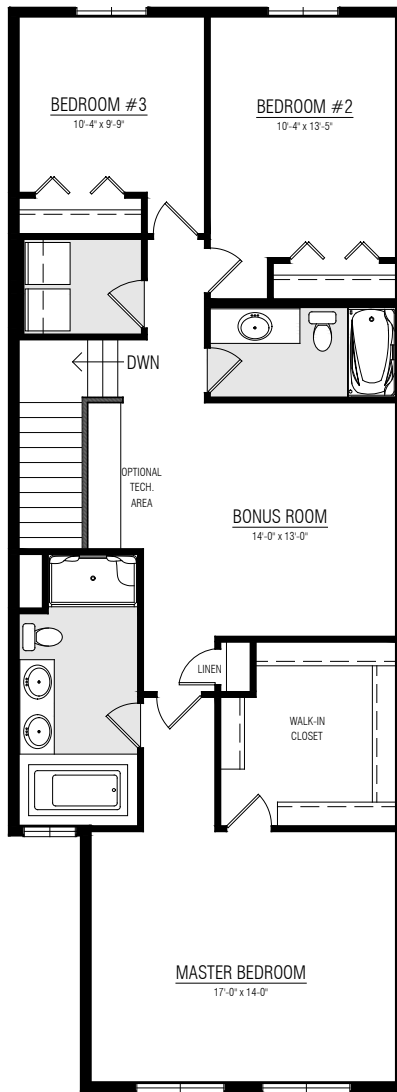

# The GRAHAME

2264 SQ.FT.

3-4 BEDROOMS

2.5 BATHROOMS

22'

CRAFTSMAN

## MAIN FLOOR 996 SQ.FT.

## UPPER FLOOR 1268 SQ.FT.