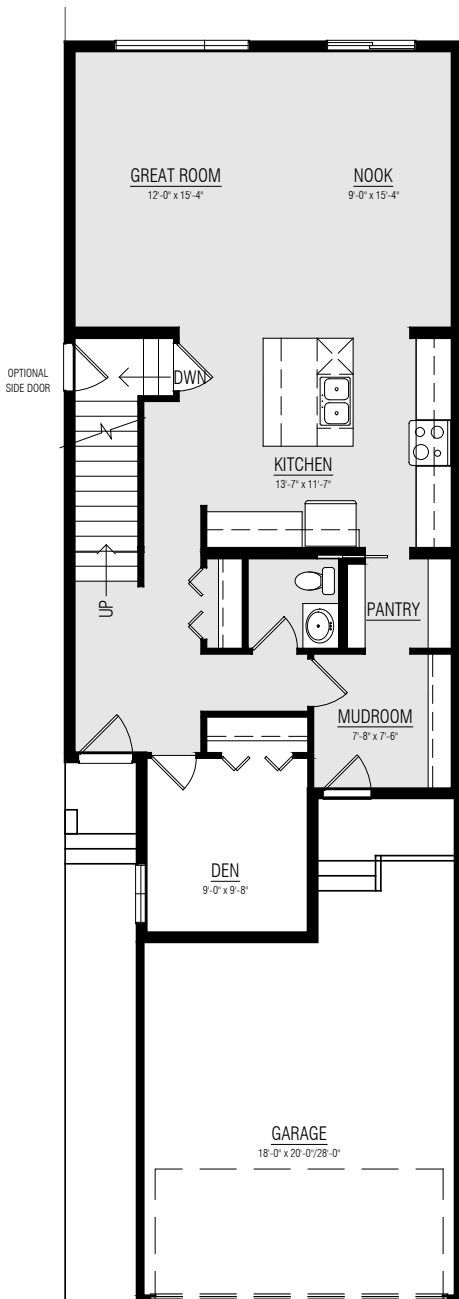

# The GRAHAME

2264 SQ.FT.

3-4 BEDROOMS

2.5 BATHROOMS

22'

CRAFTSMAN

## MAIN FLOOR 996 SQ.FT.

## UPPER FLOOR 1268 SQ.FT.