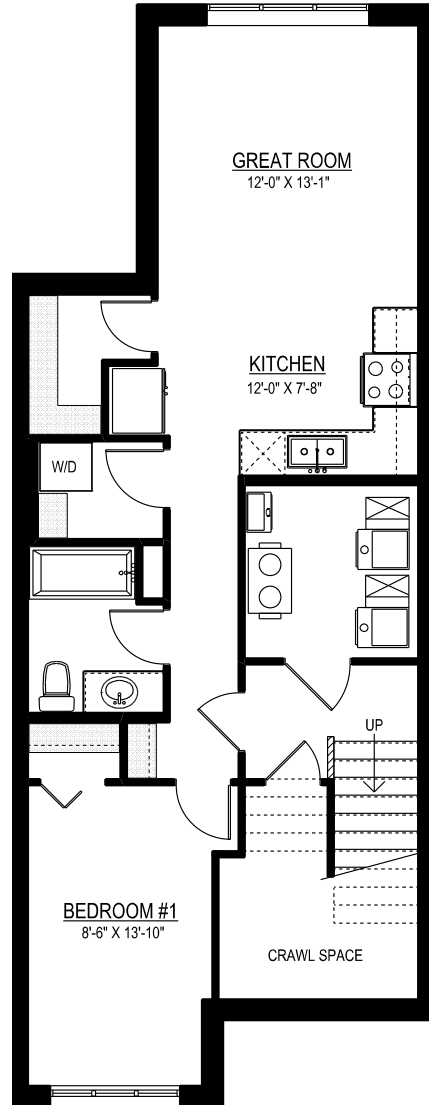

The LEBLANC

1668 SQ.FT.

3 BEDROOMS

2.5 BATHROOMS

20'

PRAIRIE

MAIN FLOOR 905 SQ.FT.

UPPER FLOOR 763 SQ.FT.

OTHER ELEVATIONS

PRAIRIE CONTEMPORARY - SECOND

CRAFTSMAN - SECOND

TUDOR - SECOND

LINCOLNBERG
MASTER BUILDER

LEBLANC OPTIONS

BASEMENT DEVELOPMENT
OPTION
616 SQ. FT.

BASEMENT SUITE DEVELOPMENT
OPTION
616 SQ. FT.

MAIN FLOOR
OPTION
BASEMENT SUITE ENTRANCE