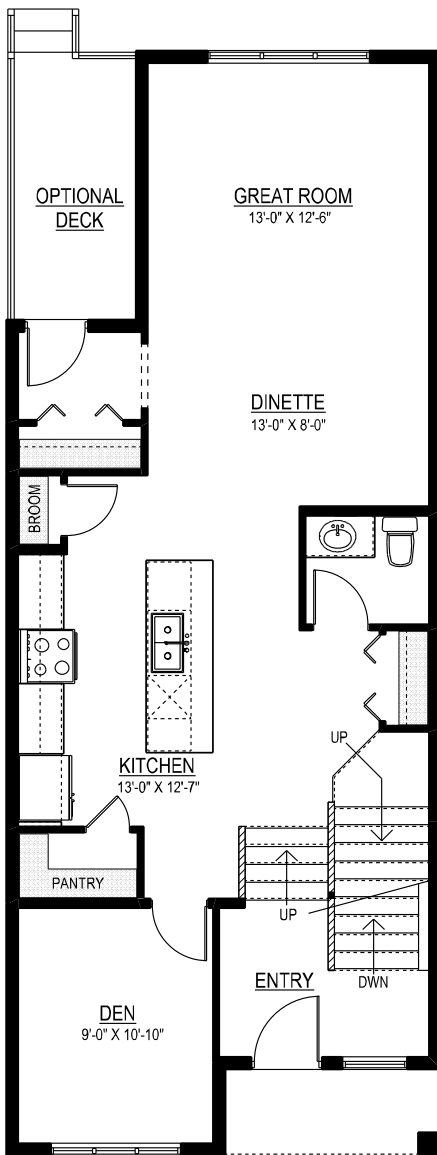

The LEBLANC

1668 SQ.FT.

3 BEDROOMS

2.5 BATHROOMS

20'

PRAIRIE

MAIN FLOOR 905 SQ.FT.

UPPER FLOOR 763 SQ.FT.

OTHER ELEVATIONS

PRAIRIE CONTEMPORARY - SECOND

CRAFTSMAN - SECOND

TUDOR - SECOND

LINCOLNBERG
MASTER BUILDER

LEBLANC OPTIONS

BASEMENT DEVELOPMENT
OPTION
616 SQ. FT.

BASEMENT SUITE DEVELOPMENT
OPTION
616 SQ. FT.

MAIN FLOOR
OPTION
BASEMENT SUITE ENTRANCE