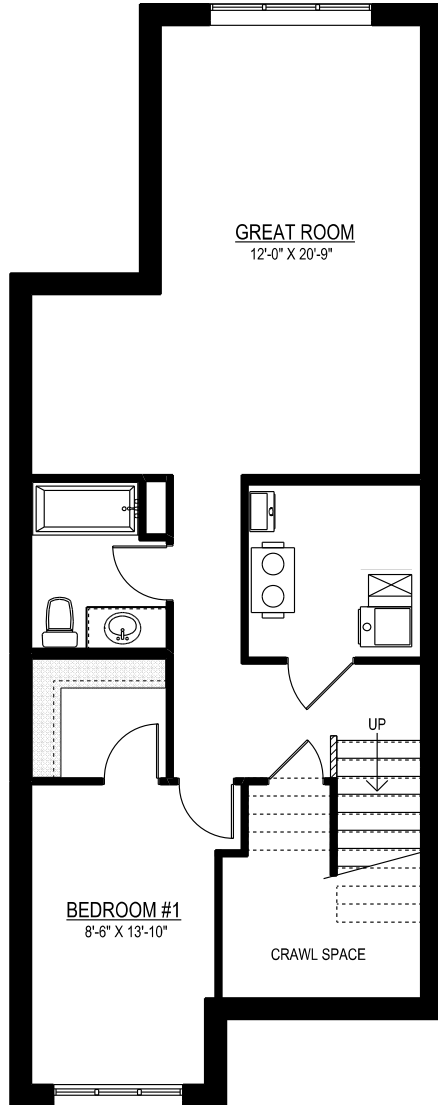

The LEBLANC

1668 SQ.FT.

3 BEDROOMS

2.5 BATHROOMS

20'

PRAIRIE

MAIN FLOOR 905 SQ.FT.

UPPER FLOOR 763 SQ.FT.

OTHER ELEVATIONS

PRAIRIE CONTEMPORARY - SECOND

CRAFTSMAN - SECOND

TUDOR - SECOND

LINCOLNBERG
MASTER BUILDER

LEBLANC OPTIONS

BASEMENT DEVELOPMENT
OPTION
616 SQ. FT.

BASEMENT SUITE DEVELOPMENT
OPTION
616 SQ. FT.

MAIN FLOOR
OPTION
BASEMENT SUITE ENTRANCE