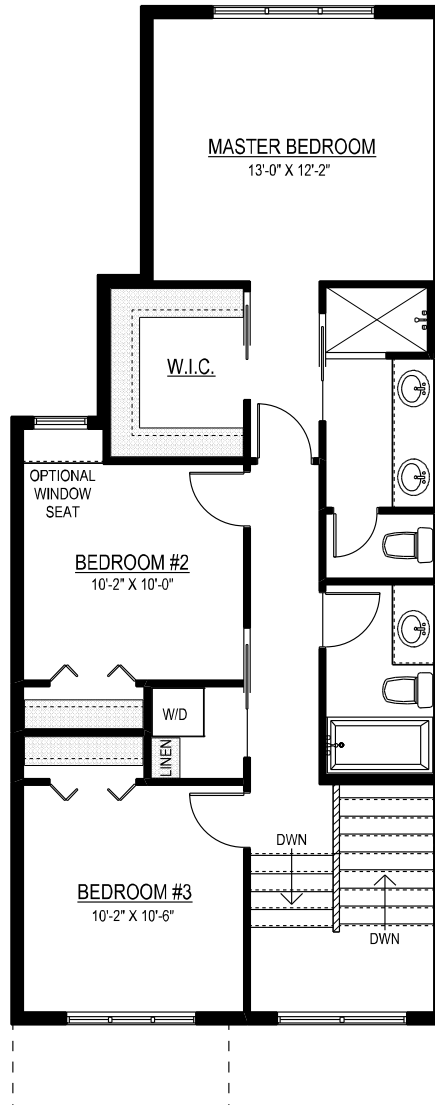

The LEBLANC

1668 SQ.FT.

3 BEDROOMS

2.5 BATHROOMS

20'

PRAIRIE

MAIN FLOOR 905 SQ.FT.

UPPER FLOOR 763 SQ.FT.

OTHER ELEVATIONS

PRAIRIE CONTEMPORARY - SECOND

CRAFTSMAN - SECOND

TUDOR - SECOND

LINCOLNBERG
MASTER BUILDER

LEBLANC OPTIONS

BASEMENT DEVELOPMENT
OPTION
616 SQ. FT.

BASEMENT SUITE DEVELOPMENT
OPTION
616 SQ. FT.

MAIN FLOOR
OPTION
BASEMENT SUITE ENTRANCE