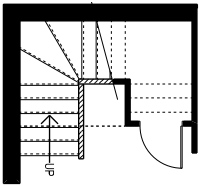

OTHER ELEVATIONS

PRAIRIE CONTEMPORARY - SECOND

HERITAGE MODERN - SECOND

TUDOR - SECOND

LINCOLNBERG
MASTER BUILDER

SHAKESPEARE OPTIONS

REAR STAIRWELL OPTION

MAIN FLOOR - ADDS 88 SQ. FT.

REAR STAIRWELL OPTION

BASEMENT LEVEL - ADDS 88 SQ. FT.

UPPER FLOOR OPTION

408 SQ. FT.

BASEMENT DEVELOPMENT OPTION

687 SQ. FT.