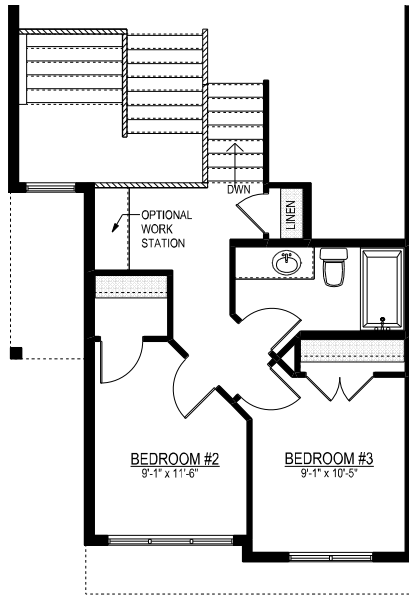

The SHAKESPEARE

1521 SQ.FT.

3 BEDROOM

2.5 BATHROOMS

24'

PRAIRIE

MAIN FLOOR 1112 SQ.FT.

UPPER FLOOR 409 SQ.FT.

OTHER ELEVATIONS

PRAIRIE CONTEMPORARY - SECOND

HERITAGE MODERN - SECOND

TUDOR - SECOND

LINCOLNBERG
MASTER BUILDER

SHAKESPEARE OPTIONS

REAR STAIRWELL OPTION

MAIN FLOOR - ADDS 88 SQ. FT.

REAR STAIRWELL OPTION

BASEMENT LEVEL - ADDS 88 SQ. FT.

UPPER FLOOR OPTION

408 SQ. FT.

BASEMENT DEVELOPMENT OPTION

687 SQ. FT.