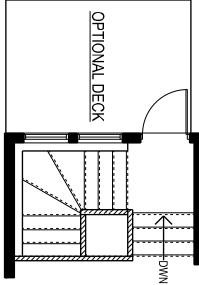

OTHER ELEVATIONS

PRAIRIE CONTEMPORARY - SECOND

HERITAGE MODERN - SECOND

TUDOR - SECOND

LINCOLNBERG
MASTER BUILDER

SHAKESPEARE OPTIONS

REAR STAIRWELL OPTION

MAIN FLOOR - ADDS 88 SQ. FT.

REAR STAIRWELL OPTION

BASEMENT LEVEL - ADDS 88 SQ. FT.

UPPER FLOOR OPTION

408 SQ. FT.

BASEMENT DEVELOPMENT OPTION

687 SQ. FT.