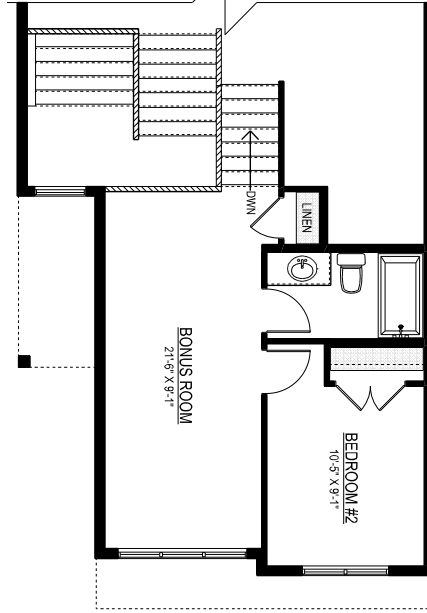

The SHAKESPEARE

1521 SQ.FT.

3 BEDROOM

2.5 BATHROOMS

24'

PRAIRIE

MAIN FLOOR 1112 SQ.FT.

UPPER FLOOR 409 SQ.FT.

OTHER ELEVATIONS

PRAIRIE CONTEMPORARY - SECOND

HERITAGE MODERN - SECOND

TUDOR - SECOND

LINCOLNBERG
MASTER BUILDER

SHAKESPEARE OPTIONS

REAR STAIRWELL OPTION

MAIN FLOOR - ADDS 88 SQ. FT.

REAR STAIRWELL OPTION

BASEMENT LEVEL - ADDS 88 SQ. FT.

UPPER FLOOR OPTION

408 SQ. FT.

BASEMENT DEVELOPMENT OPTION

687 SQ. FT.