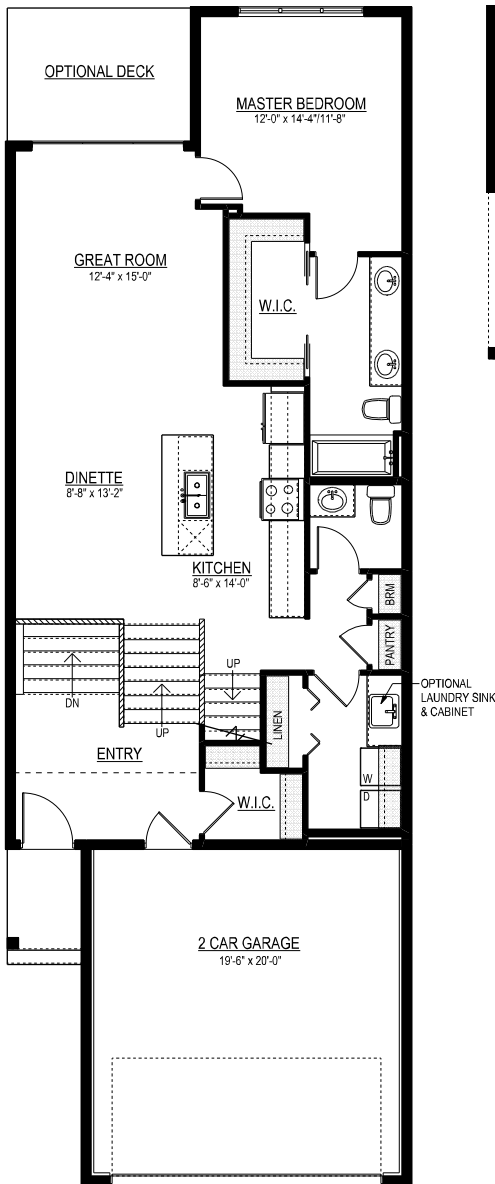

The SHAKESPEARE

1521 SQ.FT.

3 BEDROOM

2.5 BATHROOMS

24'

PRAIRIE

MAIN FLOOR 1112 SQ.FT.

UPPER FLOOR 409 SQ.FT.

OTHER ELEVATIONS

PRAIRIE CONTEMPORARY - SECOND

HERITAGE MODERN - SECOND

TUDOR - SECOND

LINCOLNBERG
MASTER BUILDER

SHAKESPEARE OPTIONS

REAR STAIRWELL OPTION

MAIN FLOOR - ADDS 88 SQ. FT.

REAR STAIRWELL OPTION

BASEMENT LEVEL - ADDS 88 SQ. FT.

UPPER FLOOR OPTION

408 SQ. FT.

BASEMENT DEVELOPMENT OPTION

687 SQ. FT.