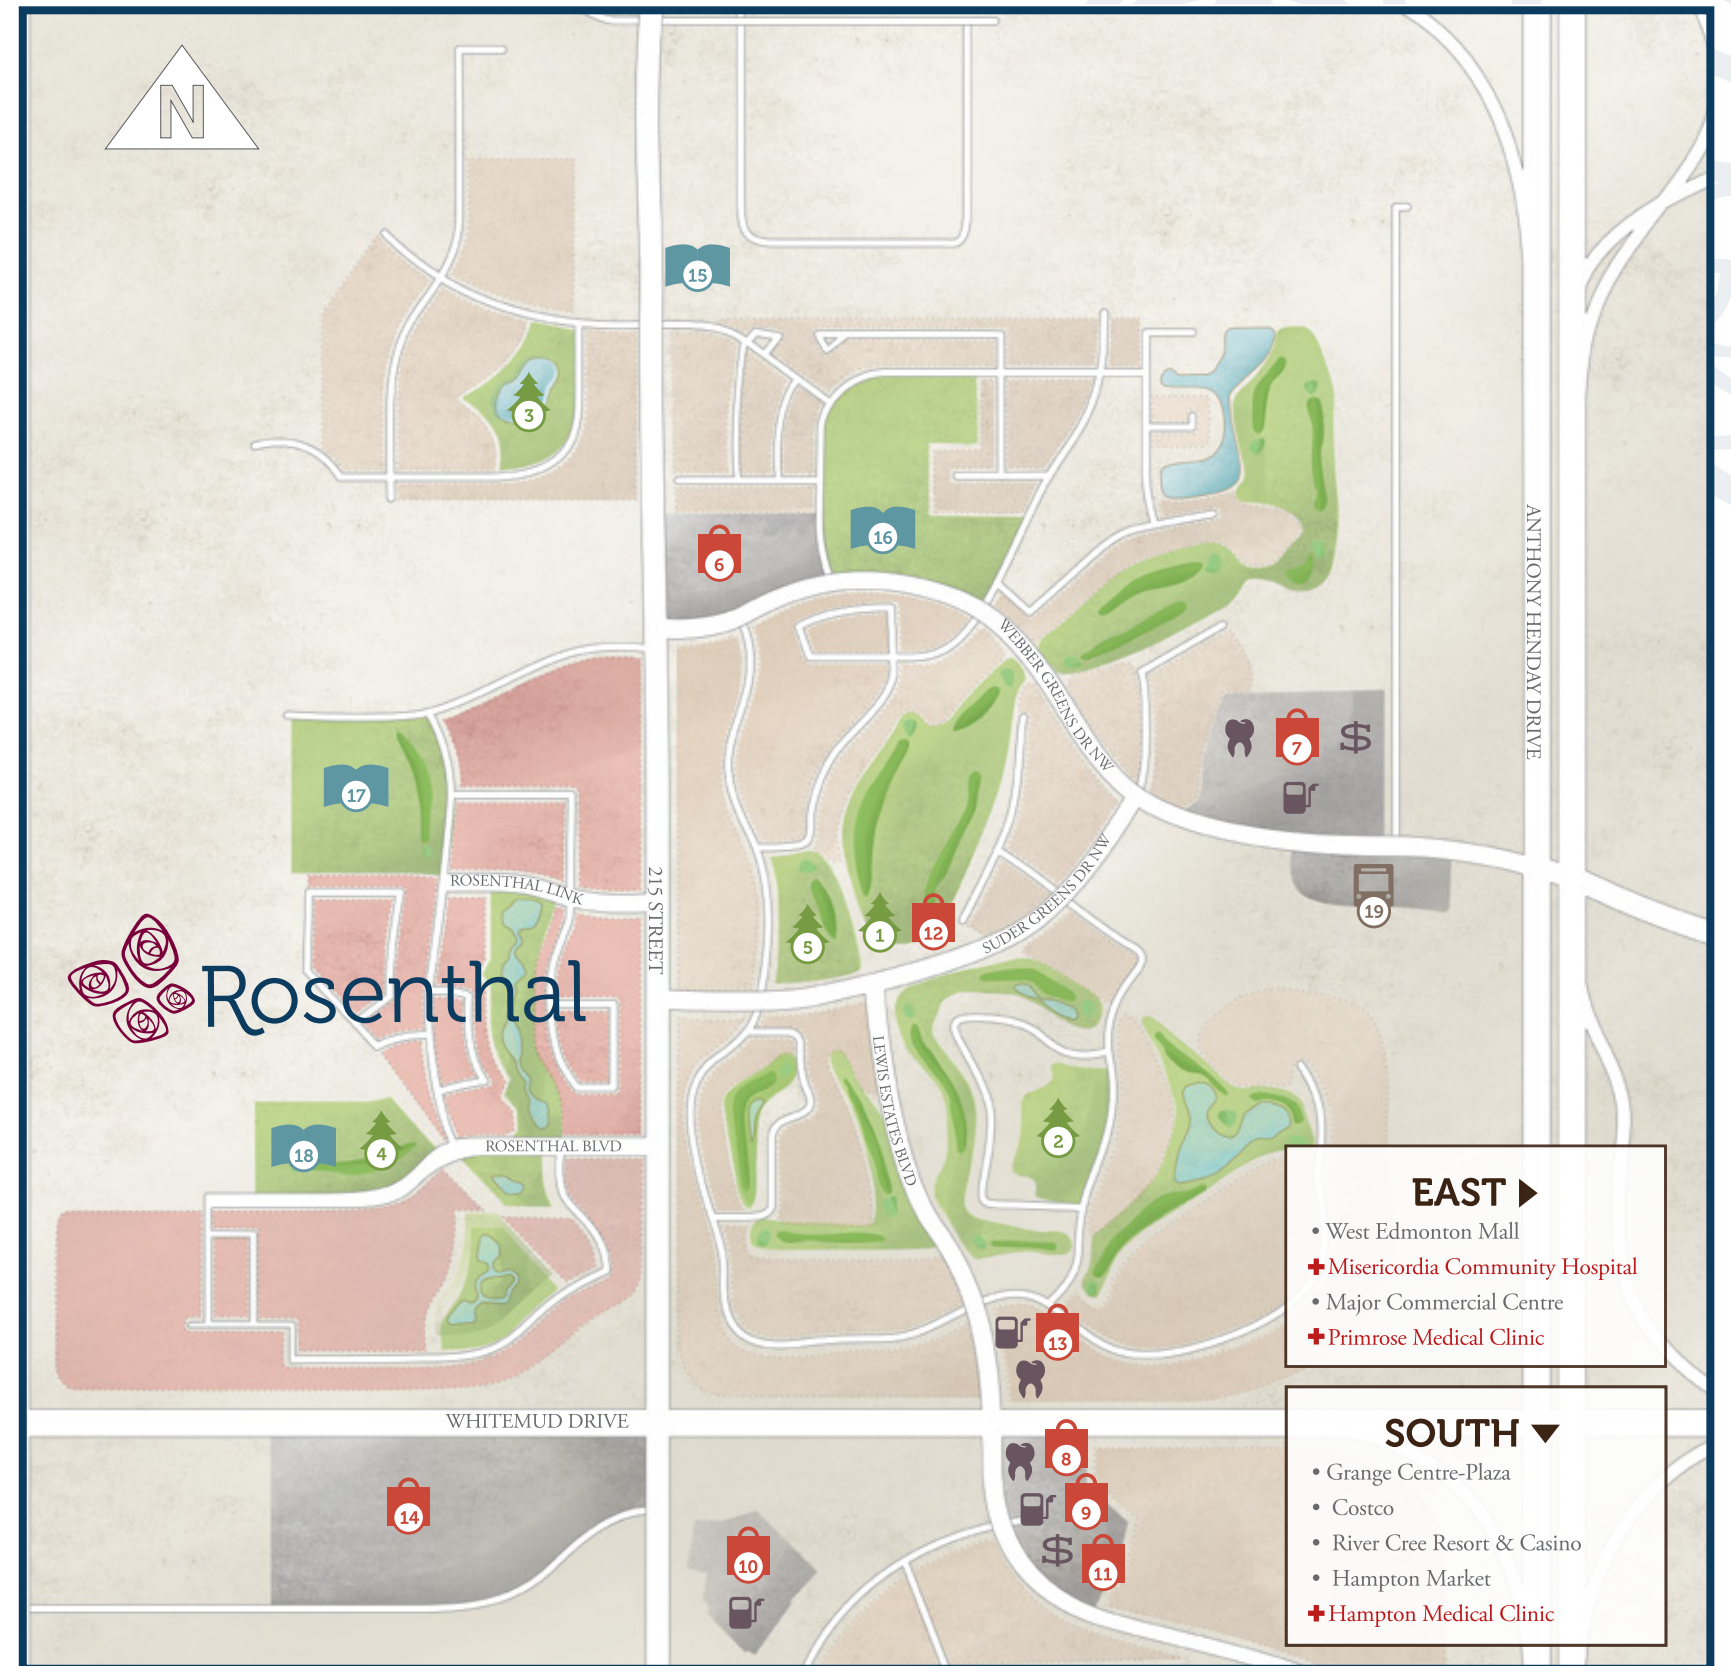

SHOPPING & ENTERTAINMENT

6. **Save-On-Foods**
1030 Webber Greens Dr NW
7. **Sobeys**
1026 Webber Greens Dr NW
8. **Starbucks**
2534 Guardian Rd NW
9. **Safeway**
2534 Guardian Rd NW
10. **Costco**
7259 Winterburn Rd NW
11. **Original Joes Restaurant**
2512 Guardian Rd NW
12. **The Grill Restaurant**
260 Suder Greens Dr NW
13. **Monty's Pizza & Steakhouse**
1027 Potter Greens Dr NW
14. **River Cree Resort & Casino**
300 East Lapotac Blvd NW

TRANSIT

19. **Lewis Farms Transit Centre**
1021 Webber Greens Dr NW

HEALTH SERVICES

DENTAL CLINIC

BANK

GAS STATION

EAST ▶

- West Edmonton Mall
- Misericordia Community Hospital
- Major Commercial Centre
- Primrose Medical Clinic

SOUTH ▼

- Grange Centre-Plaza
- Costco
- River Cree Resort & Casino
- Hampton Market
- Hampton Medical Clinic