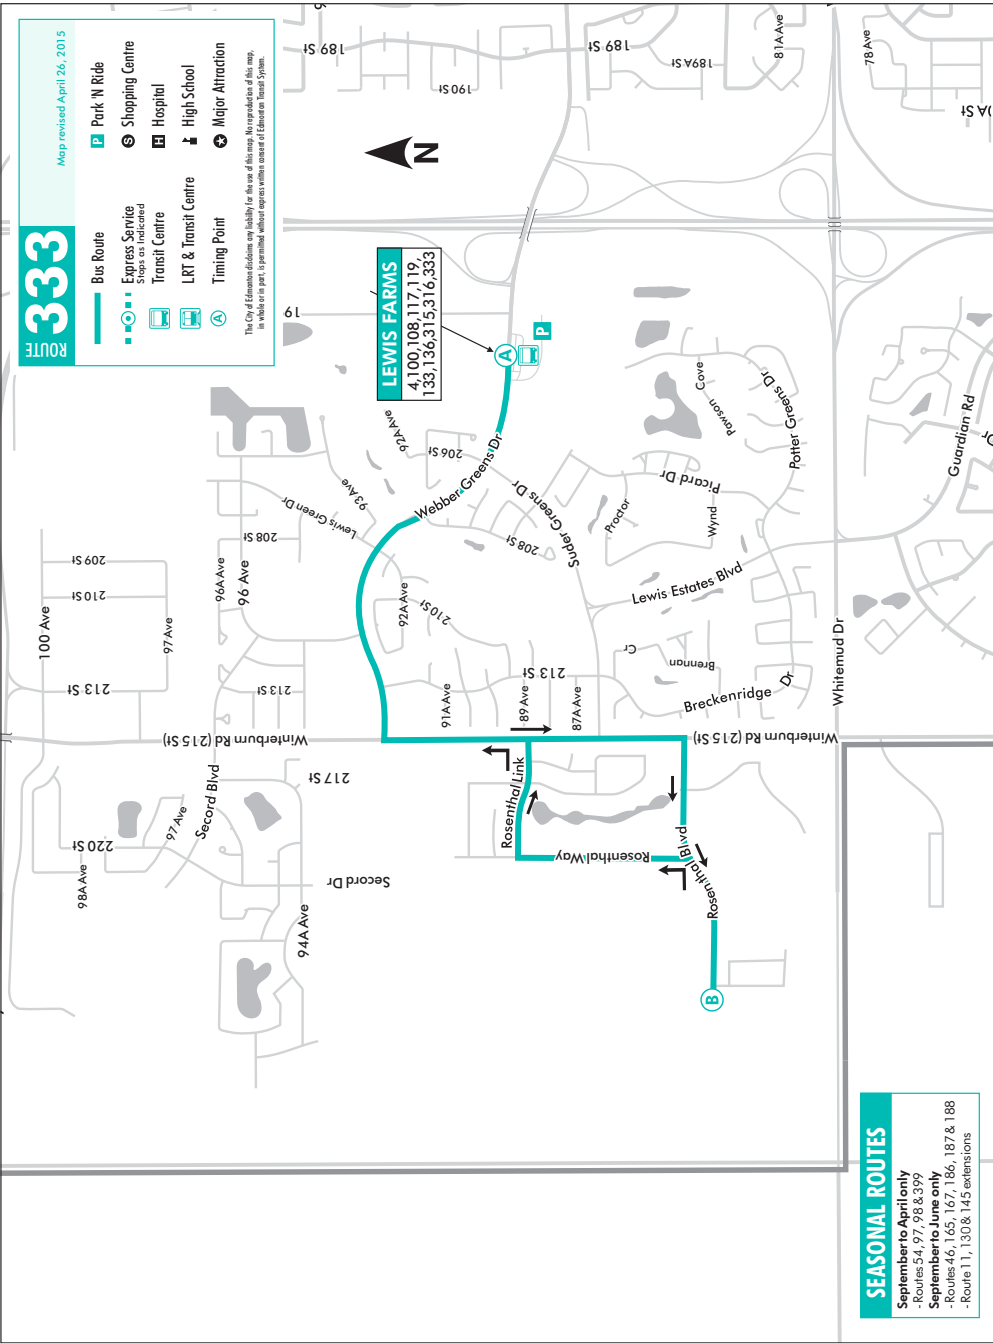

Timing points are select bus stops along the route that correspond to times listed under each location. The letter in the circles can be found on the route map to pinpoint the location. For other stops along the route, check the "Bus Stop Numbers" page.

YOUR EVERYDAY WAY

ROUTE **333**

Peak Hours Only

Lewis Farm
Rosenthal

Revised April 26, 2015

ETS

ETS

ROUTE 333 Days of Operation **Monday to Friday**

Lewis Farm to Rosenthal to Lewis Farm

Lewis Farm TC	224 St Rosenthal Blvd	Lewis Farm TC																	
A	B	A																	
6:10	6:18	6:30	C																
6:40	6:48	7:00	C																
7:10	7:18	7:30	C																
7:40	7:48	8:00	C																
8:10	8:18	8:30	C																
8:40	8:48	9:00	C																
3:30	3:38	3:50	C																
4:00	4:08	4:20	C																
4:30	4:38	4:50	C																
5:00	5:08	5:20	C																
5:30	5:38	5:50	C																
6:00	6:08	6:20	C																

Bold Text represents P.M. time TC=Transit Centre C=Community Bus Subject to change without notice

ROUTE 333 **Bus Stop Numbers** Dial 780-496-1600, enter your bus stop number.

Lewis Farm to Rosenthal to Lewis Farm