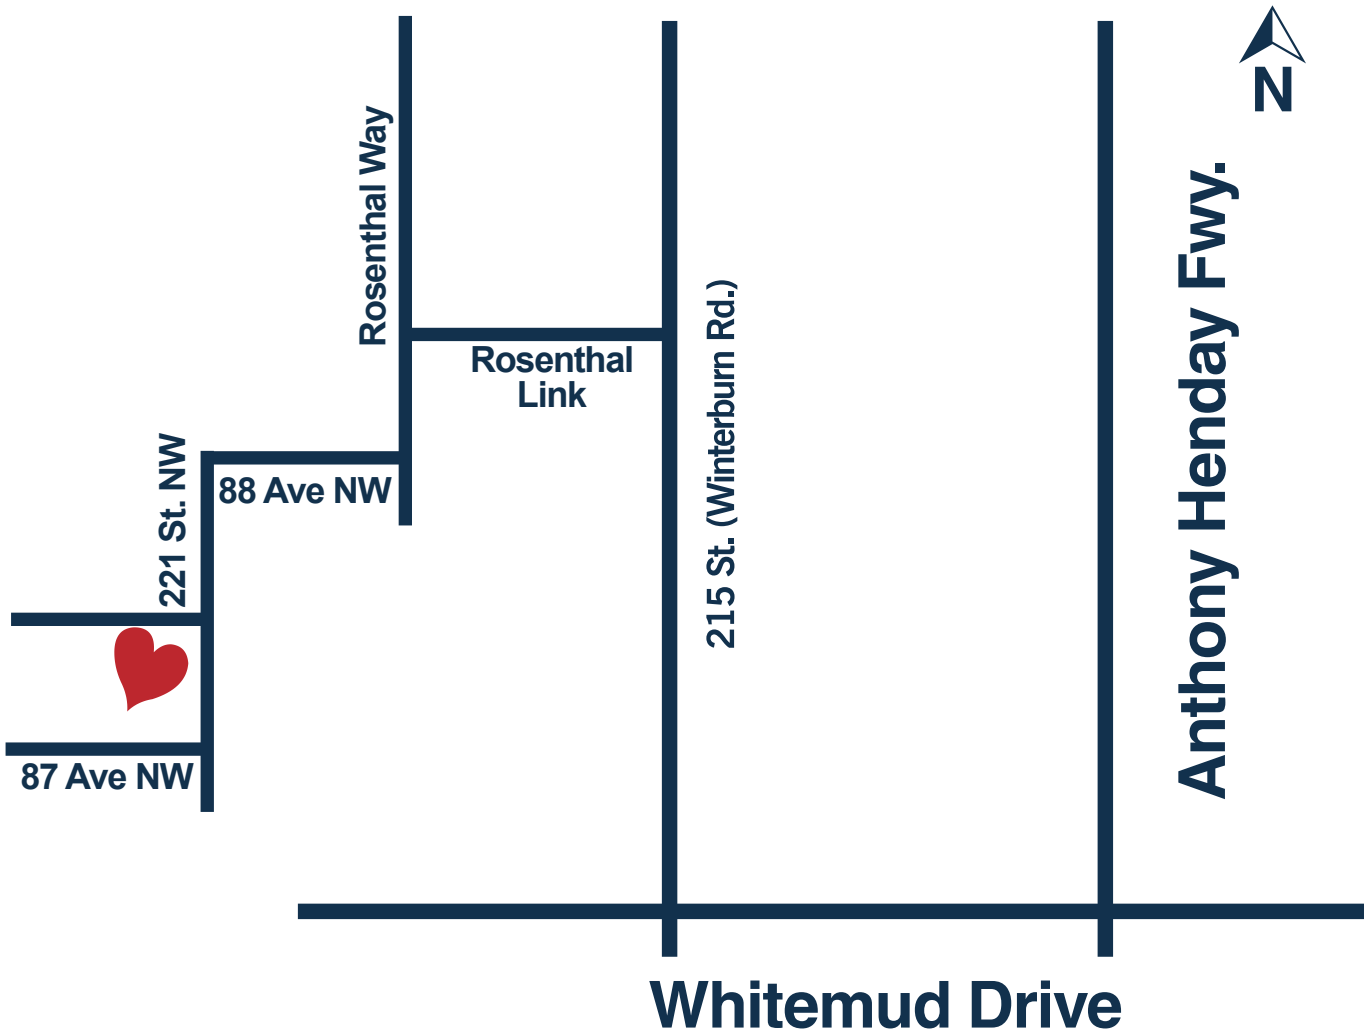

Driving Directions

Rosenthal Single Family Driving Directions

Address: 22111 87 Ave NW

Approximate Location: Whitemud Dr. & 215 Street

Phone Number: 780.431.8850

LINCOLNBERG
MASTER BUILDER

www.lincolnberg.com