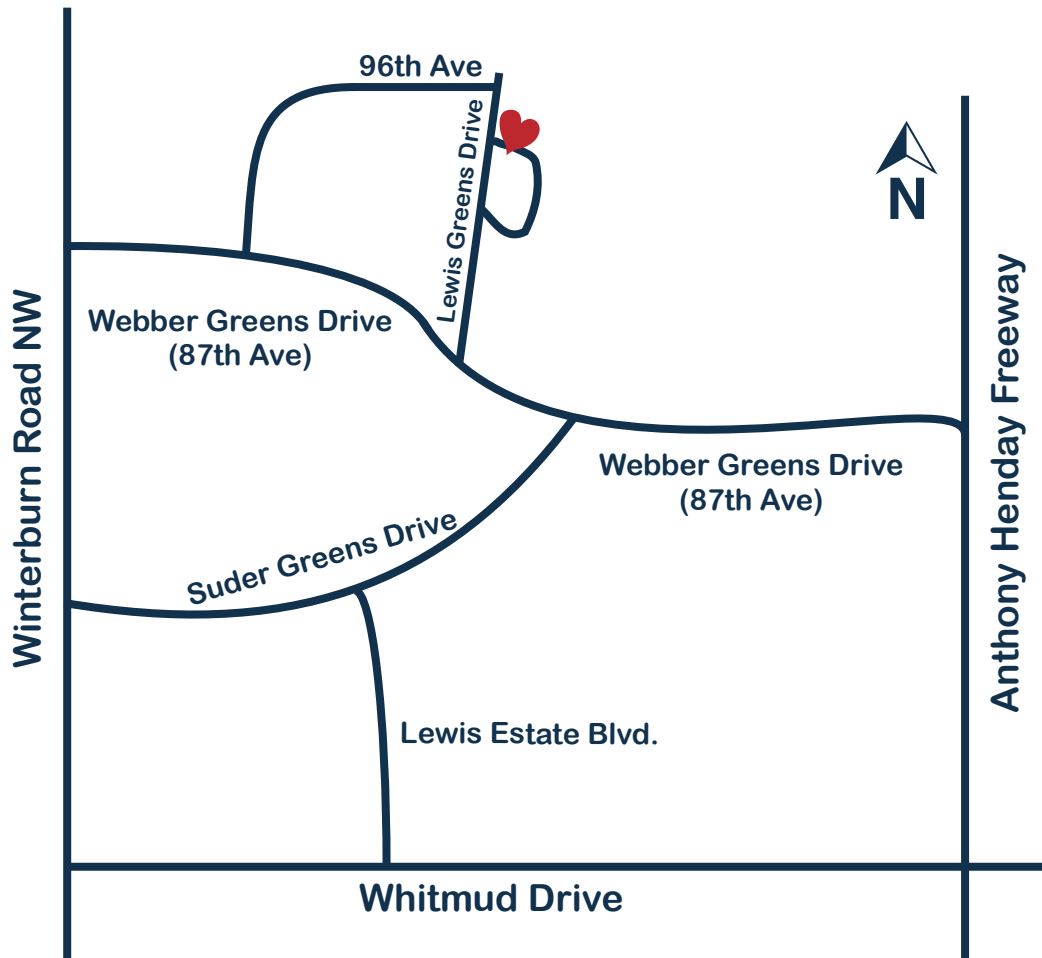

Driving Directions

Lewis Estates Duplex Show Home

Address: 20654 94A Avenue NW

Approximate Location: Anthony Henday & 87th Ave

Phone Number: 780.431.8827

LINCOLNBERG
MASTER BUILDER

www.lincolnberg.com