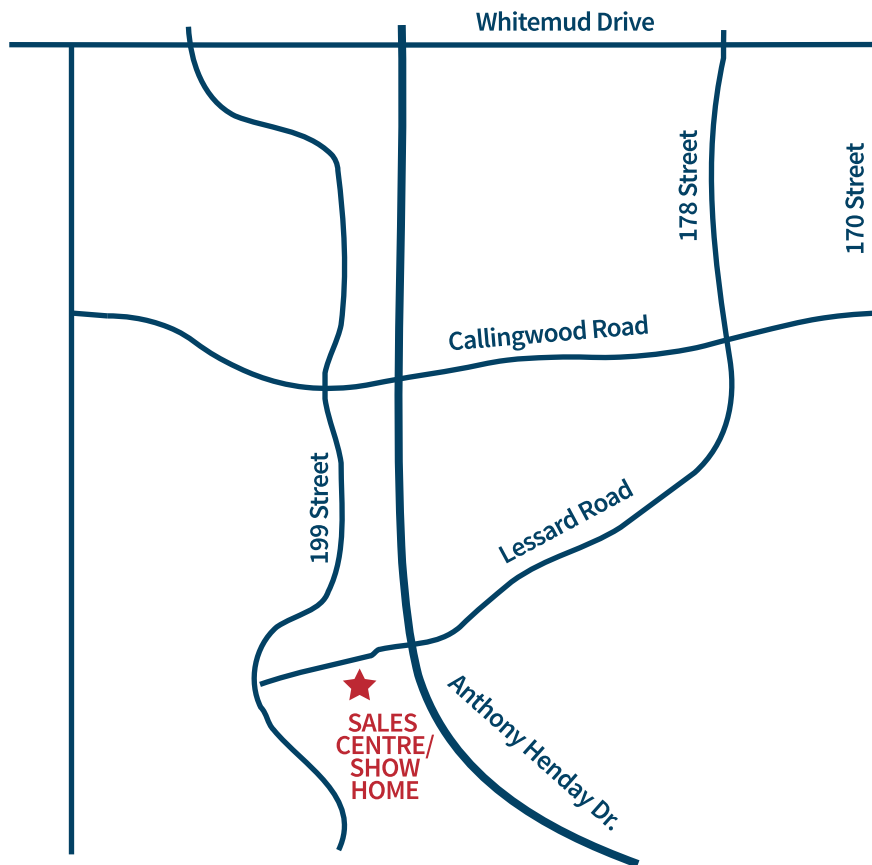

Driving Directions

Edgemont East Show Home

Address: 1409 Erker Crecent NW
Approximate Location: Lessard Rd.& Anthony Henday Fwy.
Phone Number: 780.431.8853

LINCOLNBERG
MASTER BUILDER

www.lincolnberg.com