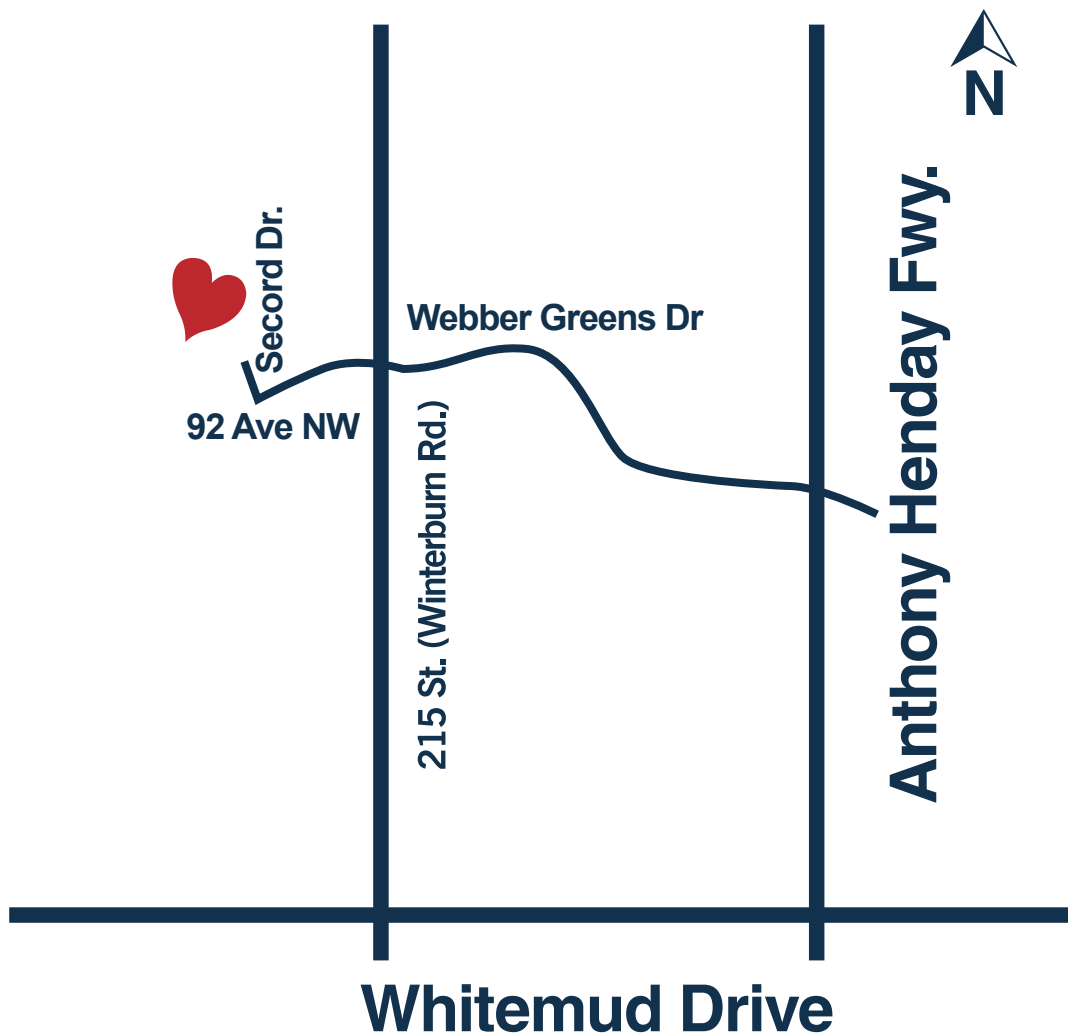

# Driving Directions

## Rosewood at Secord

**Approximate Location:** 92 Ave NW & Secord Drive NW  
**Phone Number:** 780.431.8850

**LINCOLNBERG**  
MASTER BUILDER

[www.lincolnberg.com](http://www.lincolnberg.com)