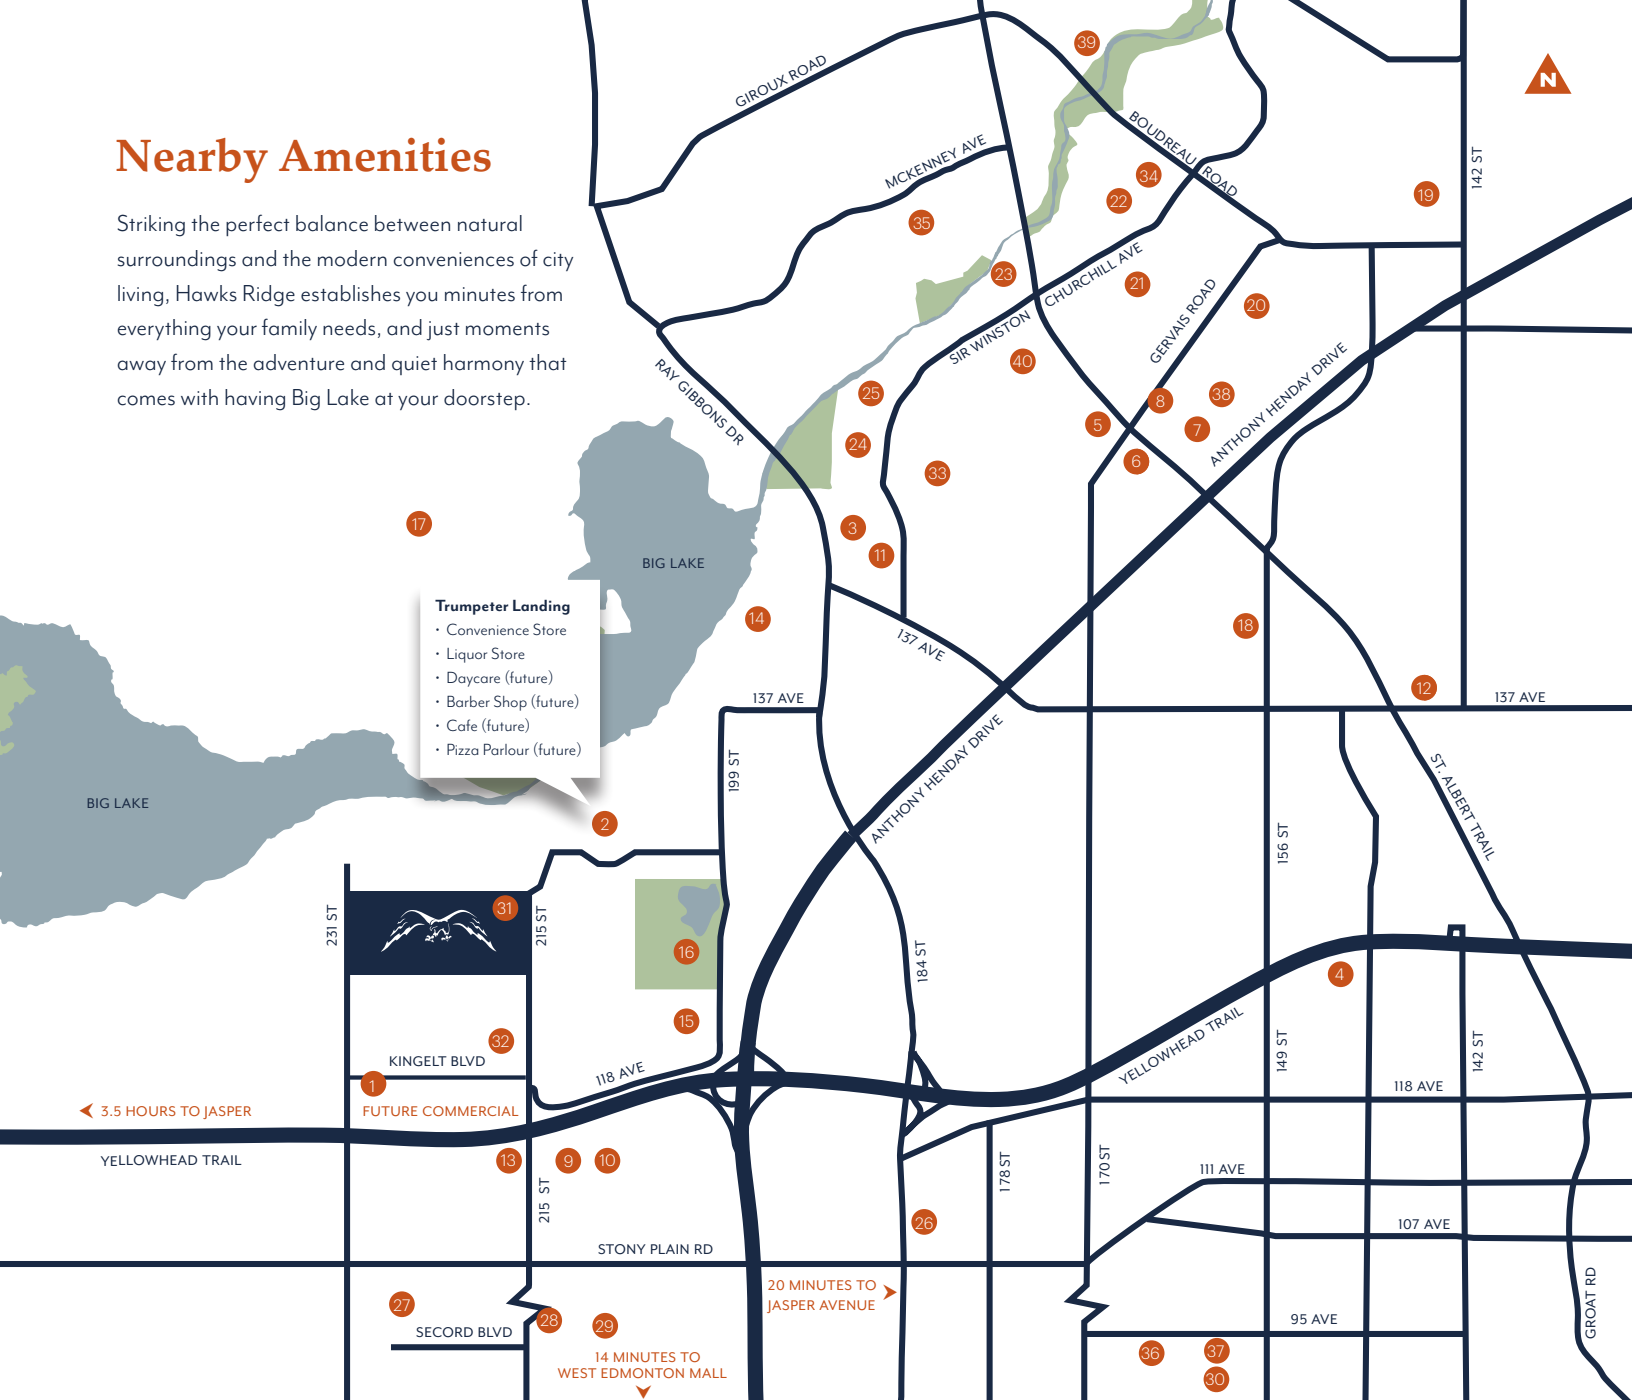

Nearby Amenities

Striking the perfect balance between natural surroundings and the modern conveniences of city living, Hawks Ridge establishes you minutes from everything your family needs, and just moments away from the adventure and quiet harmony that comes with having Big Lake at your doorstep.

Retail

- 1 Future Commercial, Retail, Grocery – 1 Km | 1 min
- 2 Trumpeter Landing – 1 Km | 1 min
- 3 Enjoy Centre – 6 Km | 9 min
- 4 Costco – 9 Km | 13 min
- 5 Village Landing – 11 Km | 10 min
- 6 Tudor Glen – 11 Km | 10 min
- 7 Superstore & Superstore Liquor – 10 Km | 10 min
- 8 Gateway Village Shopping Centre – 12 Km | 11 min
- 9 Shell – 2 Km | 2 min
- 10 Tim Hortons – 2 Km | 2 min
- 11 Bellevue Village – 5 Km | 8 min
- 12 Christy's Corner – 12 Km | 14 min
- 13 Donna's Eatery/Winterburn Liquor – 3 Km | 3 min

Recreation

- 14 Cineplex Odeon – 14 Km | 13 min
- 14 Lois Hole Centennial Provincial Park – 6 Km | 9 min
- 15 Dragons Head Par 3 Golf Course – 4 Km | 5 min
- 16 Glendale Golf & Country Club – 4 Km | 5 min
- 17 Sandpiper Golf & Country Club – 11 Km | 14 min
- 18 Twin Willows Golf Course – 11 Km | 11 min
- 19 Servus Place Rec Centre – 14 Km | 13 min
- 20 Akinsdale/Kinex Arenas – 15 Km | 12 min
- 21 Fountain Park Pool – 15 Km | 12 min
- 22 Fowler Athletic Park – 13 Km | 12 min
- 23 St. Albert Curling Club – 9 Km | 14 min
- 24 St. Albert Soccer Association – 7 Km | 10 min
- 25 St. Albert Rugby Club – 7 Km | 11 min
- 26 Rock Jungle Fitness and Climbing Centre – 9 Km | 10 min

Medical

- 38 Dx Medical Centres – 11 Km | 10 min
- 38 Gateway Village Dental Centre & Gateway Family Medical Clinic – 12 Km | 11 min
- 39 Sturgeon Community Hospital – 14 Km | 15 min
- 40 Grandin Medical Clinic – 13 Km | 11 min