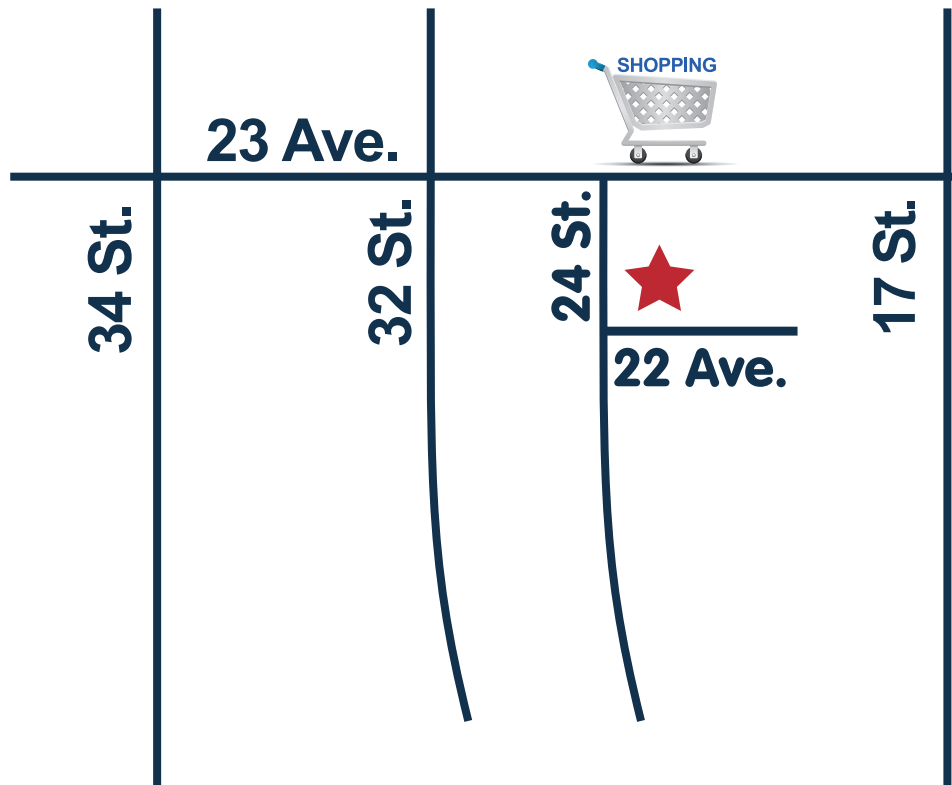

Driving Directions

Laurel Duplex Show Home

Address: 2326 22 Avenue NW
Approximate Location: 24 Street & 23 Avenue
Phone Number: 780.431.8816

LINCOLNBERG
MASTER BUILDER

www.lincolnberg.com