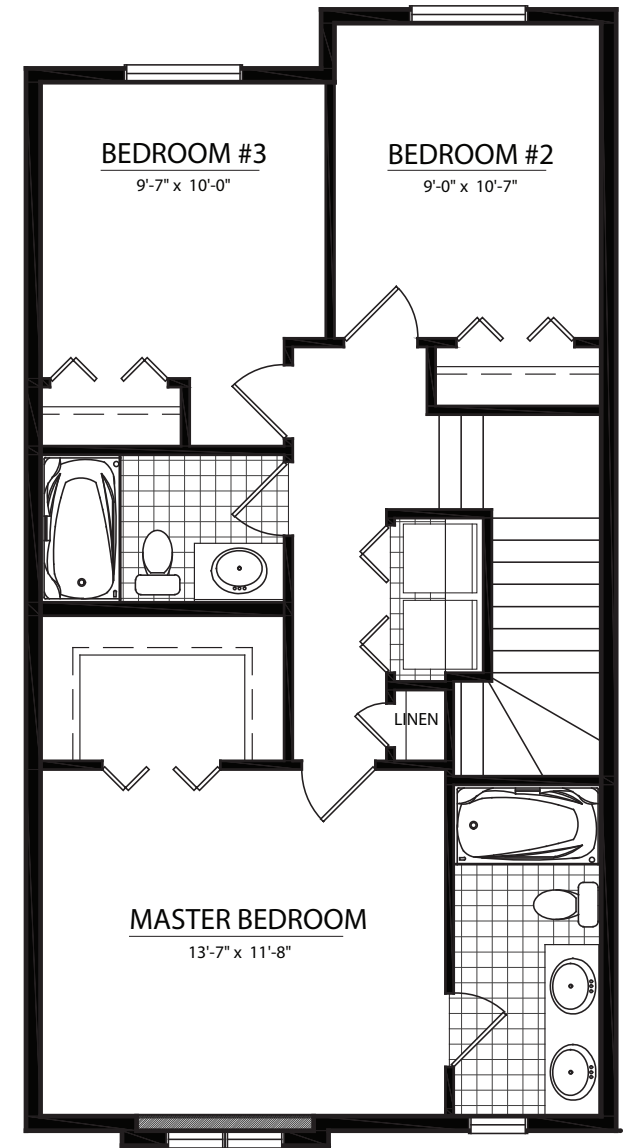

LINCOLNBERG
MASTER BUILDER

The Love Affair
that Lasts

Artist's Concept Only

Tudor Elevation W/Optional Stone

THE SCOTT™

THE SCOTT™

Craftsman Elevation

Prairie Elevation

Heritage Elevation

Main Floor: 720 Sq. Ft.
Upper Floor: 740 Sq. Ft.
TOTAL: 1460 Sq. Ft.

Revised: July 18th, 2016