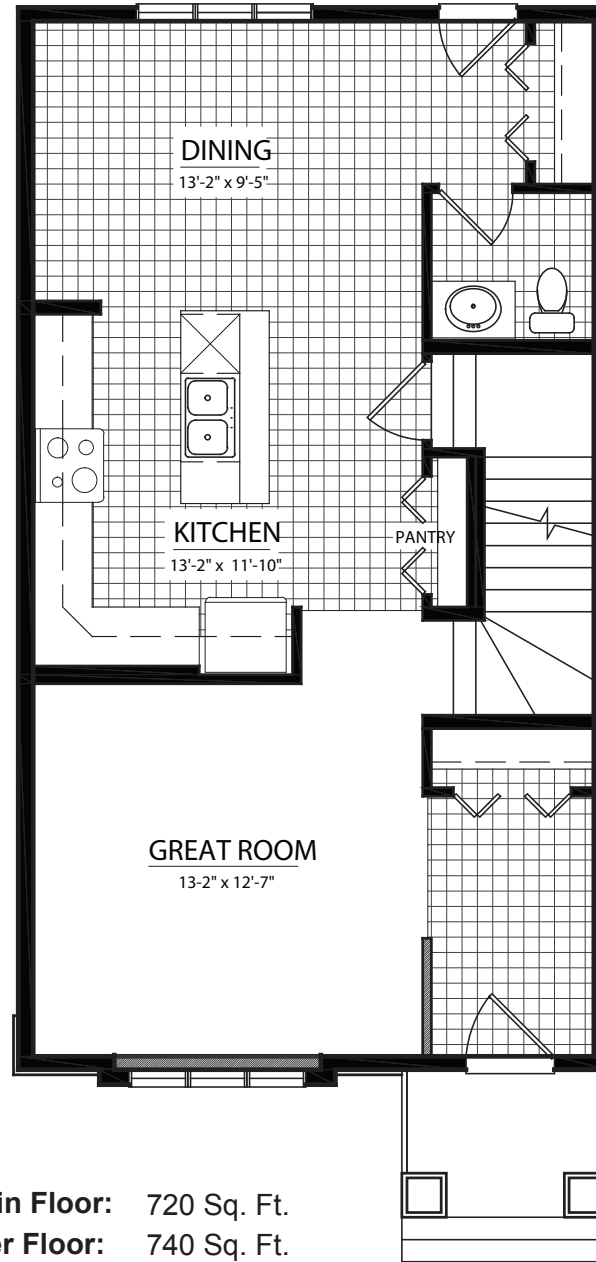

LINCOLNBERG
MASTER BUILDER

The Love Affair
that Lasts

Artist's Concept Only

Tudor Elevation W/Optional Stone

THE SCOTT™

THE SCOTT™

Craftsman Elevation

Prairie Elevation

Heritage Elevation

Main Floor: 720 Sq. Ft.
Upper Floor: 740 Sq. Ft.
TOTAL: 1460 Sq. Ft.

Revised: July 18th, 2016