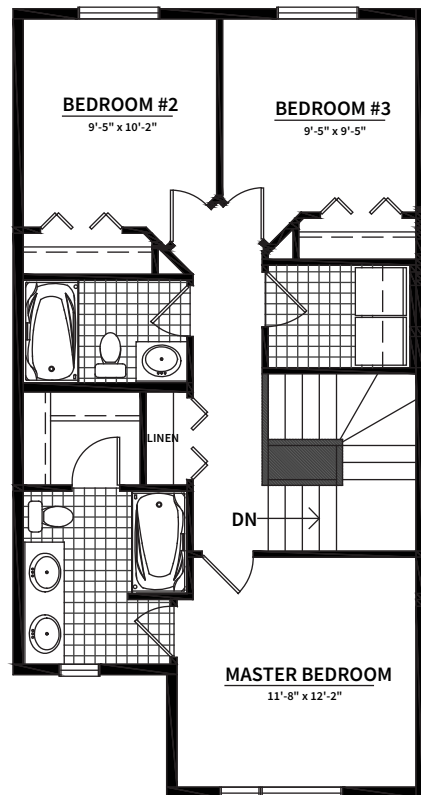

# THE ATHABASCA

 1375 SQ. FT

 3 BEDROOMS

 2.5 BATHROOMS

MAIN FLOOR  
**650 SQ. FT**

UPPER FLOOR  
**725 SQ. FT**

OTHER  
**ELEVATIONS**

**LINCOLNBERG**  
MASTER BUILDER