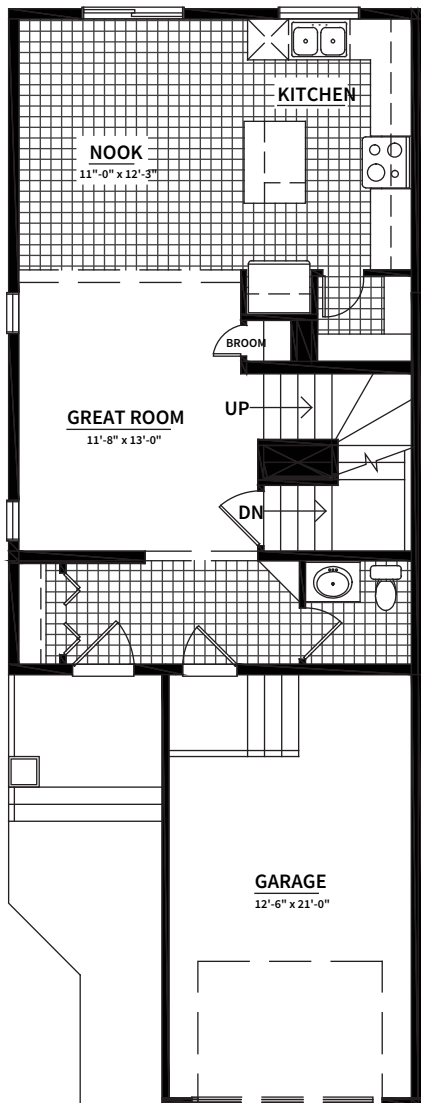

# THE ATHABASCA

 1375 SQ. FT

 3 BEDROOMS

 2.5 BATHROOMS

MAIN FLOOR  
**650 SQ. FT**

UPPER FLOOR  
**725 SQ. FT**

OTHER  
**ELEVATIONS**

**LINCOLNBERG**  
MASTER BUILDER