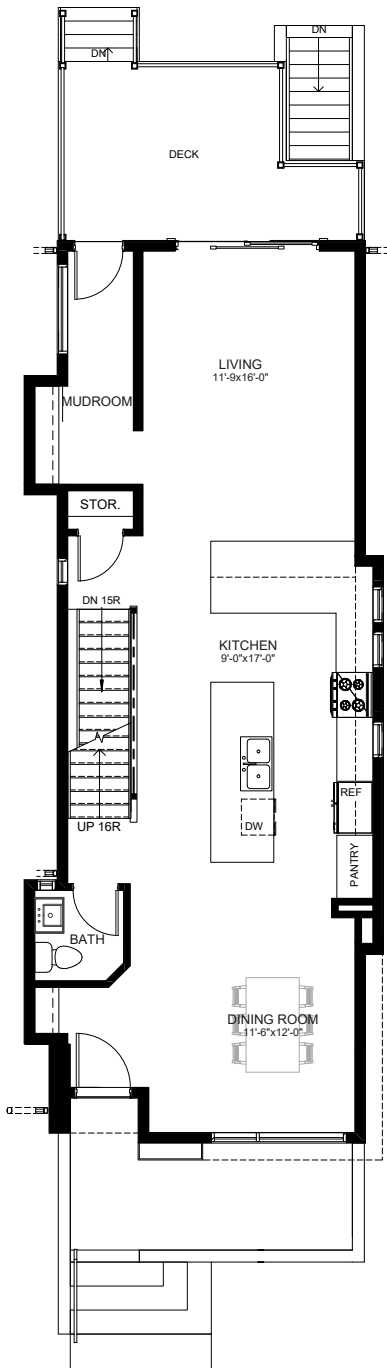

TWO SISTERS

A NOD TO THE PRAIRIES

TWO SISTERS (K1)

HEAD OFFICE
780.431.8888

BONNIE DOON
SHOW HOME
780.431.8888
8837-91 ST

SHOW HOME HOURS
WEDNESDAY 3 - 8 PM
THURSDAY 3 - 8 PM
SATURDAY 12 - 5 PM

TIMBERHAUS.CA