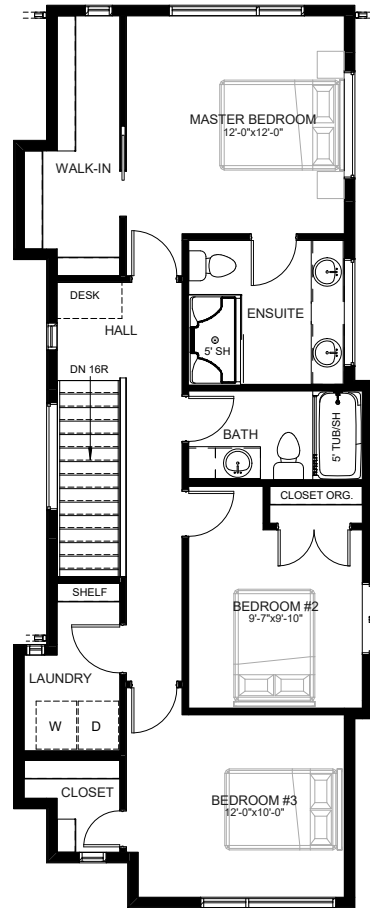

TWO SISTERS

A NOD TO THE PRAIRIES

TWO SISTERS (K1)

HEAD OFFICE
780.431.8888

BONNIE DOON
SHOW HOME
780.431.8888
8837-91 ST

SHOW HOME HOURS
WEDNESDAY 3 - 8 PM
THURSDAY 3 - 8 PM
SATURDAY 12 - 5 PM

TIMBERHAUS.CA