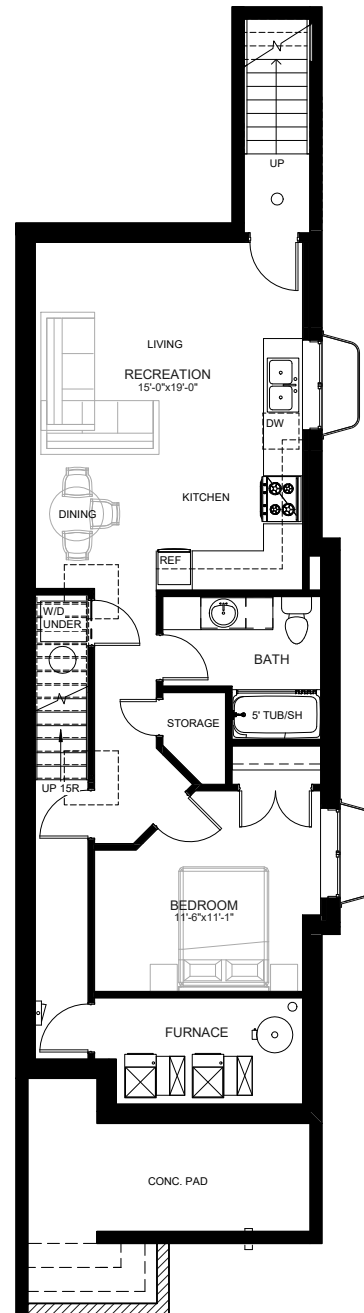

TWO SISTERS

A NOD TO THE PRAIRIES

TWO SISTERS (K1)

HEAD OFFICE
780.431.8888

BONNIE DOON
SHOW HOME
780.431.8888
8837-91 ST

SHOW HOME HOURS
WEDNESDAY 3 - 8 PM
THURSDAY 3 - 8 PM
SATURDAY 12 - 5 PM

TIMBERHAUS.CA