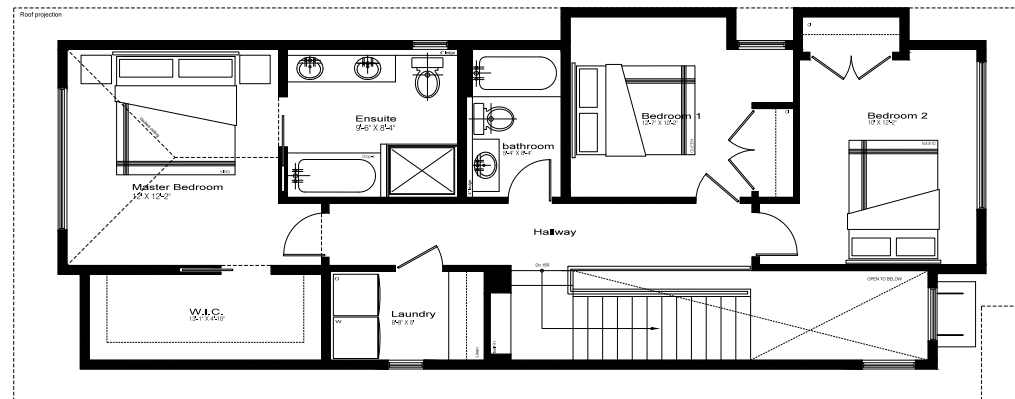

TWIN OAKS

BEAUTY IN SIMPLICITY

MAIN
914 SQFT

SECOND
975 SQFT

BASEMENT
911 SQFT

TWIN OAKS (A)

HEAD OFFICE
780.431.8888

BONNIE DOON
SHOW HOME
780.431.8888
8837-91 ST