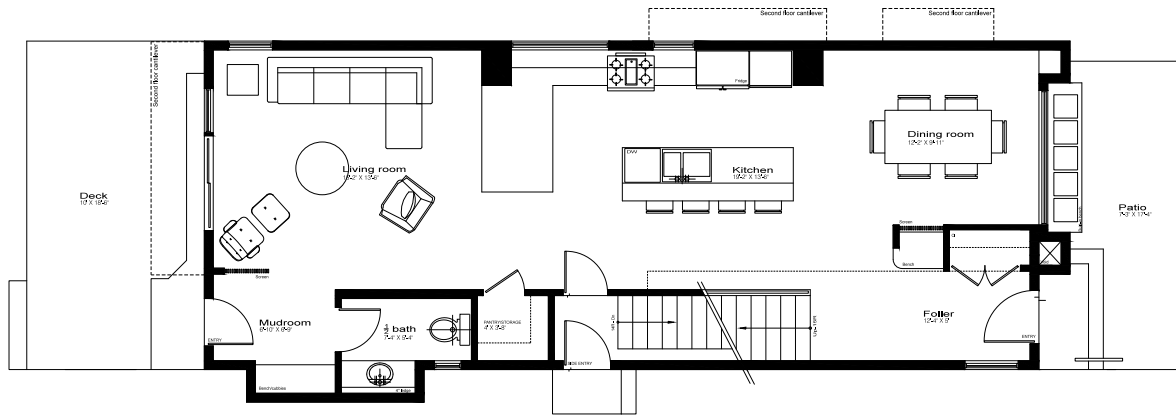

TWIN OAKS

BEAUTY IN SIMPLICITY

MAIN
914 SQFT

SECOND
975 SQFT

BASEMENT
911 SQFT

TWIN OAKS (A)

HEAD OFFICE
780.431.8888

BONNIE DOON
SHOW HOME
780.431.8888
8837-91 ST