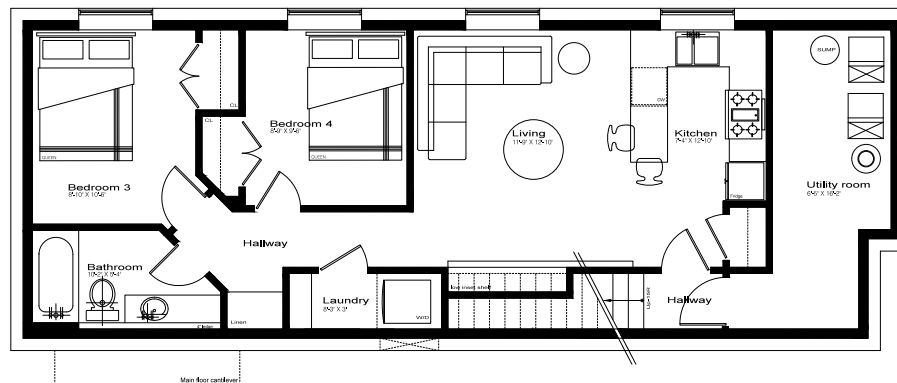

TWIN OAKS

BEAUTY IN SIMPLICITY

MAIN
914 SQFT

SECOND
975 SQFT

BASEMENT
911 SQFT

TWIN OAKS (A)

HEAD OFFICE
780.431.8888

BONNIE DOON
SHOW HOME
780.431.8888
8837-91 ST