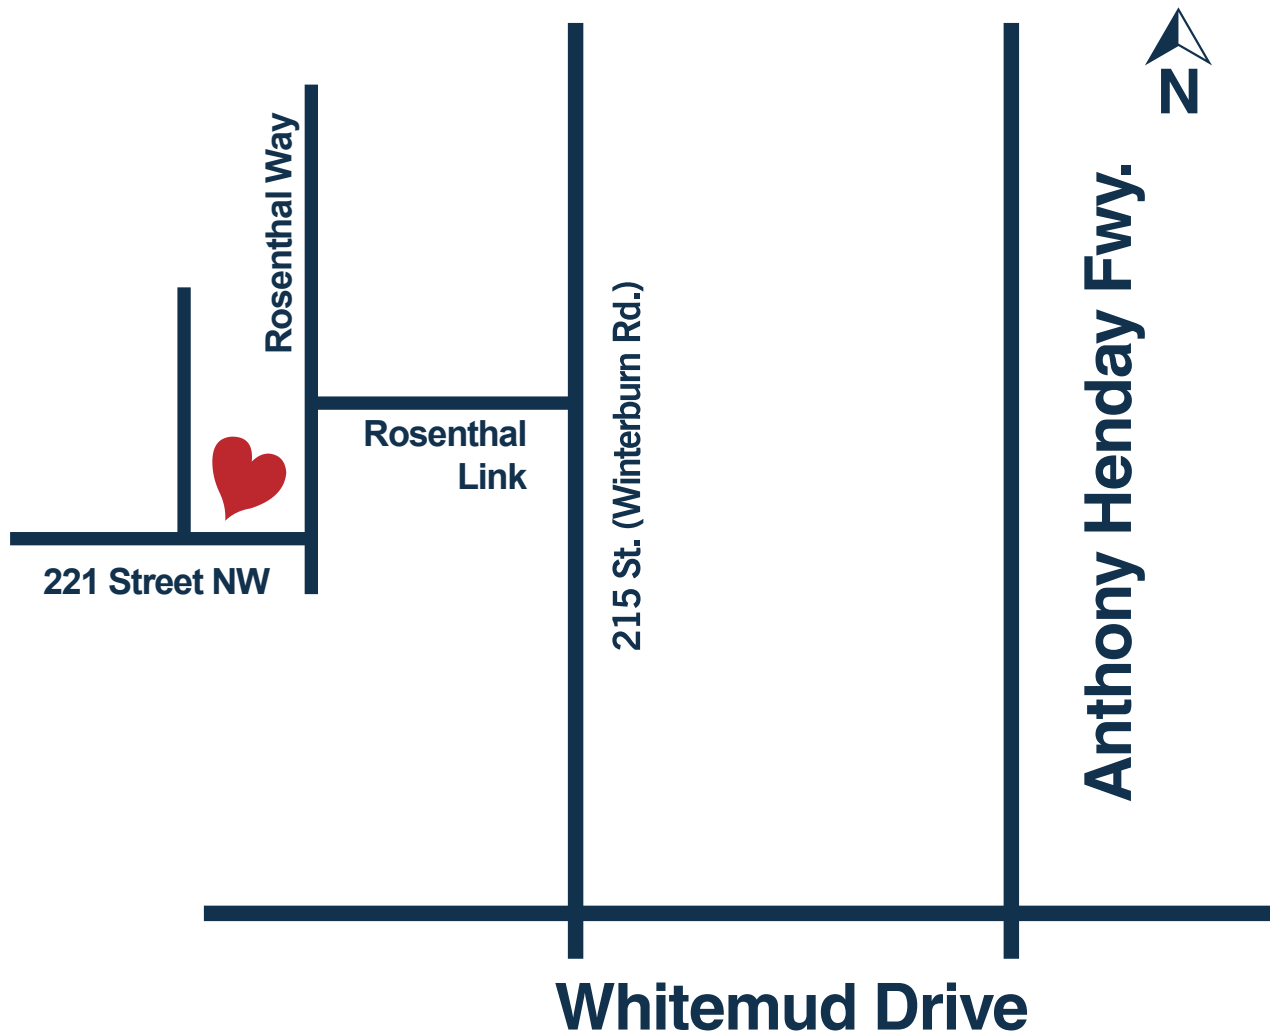

Driving Directions

Rosenthal Detached Driving Directions

Address: 8805 221 Street NW
Approximate Location: Whitemud Dr. & 215 Street
Phone Number: 780.431.8850

LINCOLNBERG
MASTER BUILDER

www.lincolnberg.com